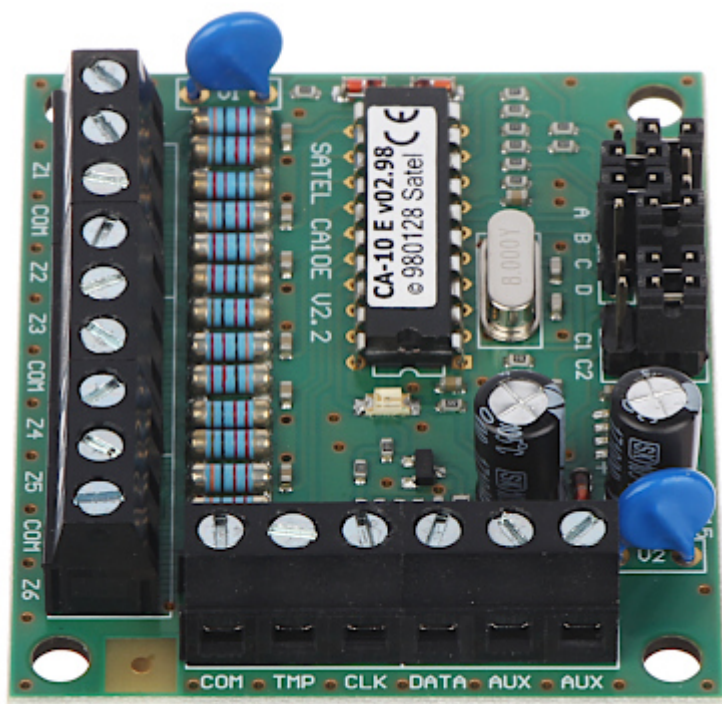

Code: CA-10-E

EXPANDER **CA-10-E** 6 INPUTS TO CA-10 SATEL

Net: **31.79 EUR** Gross: **31.79 EUR**

SPECIFICATION

Number of inputs:	6 pcs
Main features:	LED for zone state indication
Manufacturer / Brand:	SATEL
Guarantee:	2 years

PRESENTATION

Connectors:

In the kit:

PACKAGE

Dimensions (L x W x H): 0x0x0 mm	Gross Weight: 0 kg
----------------------------------	--------------------