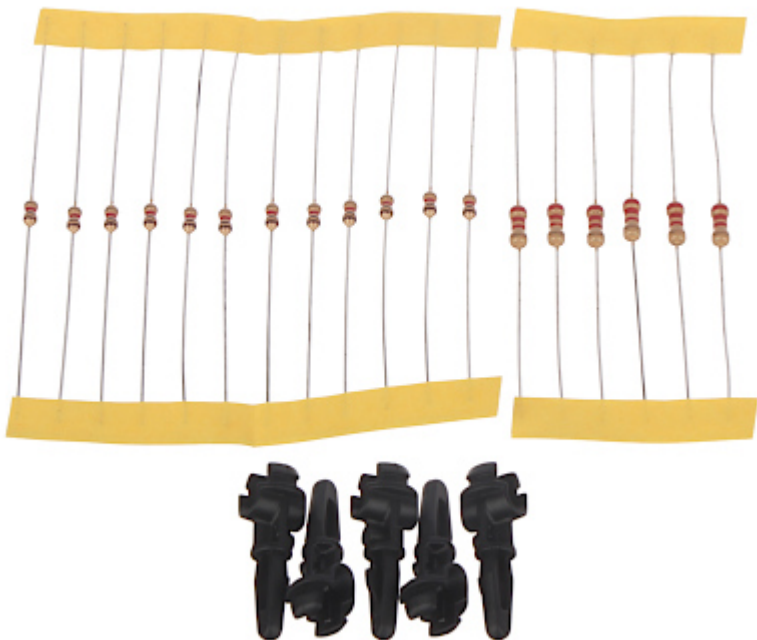

Code: CA-10-E

EXPANDER **CA-10-E** 6 INPUTS TO CA-10 SATEL

Net: **31.79 EUR** Gross: **31.79 EUR**

SPECIFICATION

Number of inputs:	6 pcs
Main features:	LED for zone state indication
Manufacturer / Brand:	SATEL
Guarantee:	2 years

PRESENTATION

Connectors:

In the kit:

PACKAGE

Dimensions (L x W x H): 0x0x0 mm	Gross Weight: 0 kg
----------------------------------	--------------------