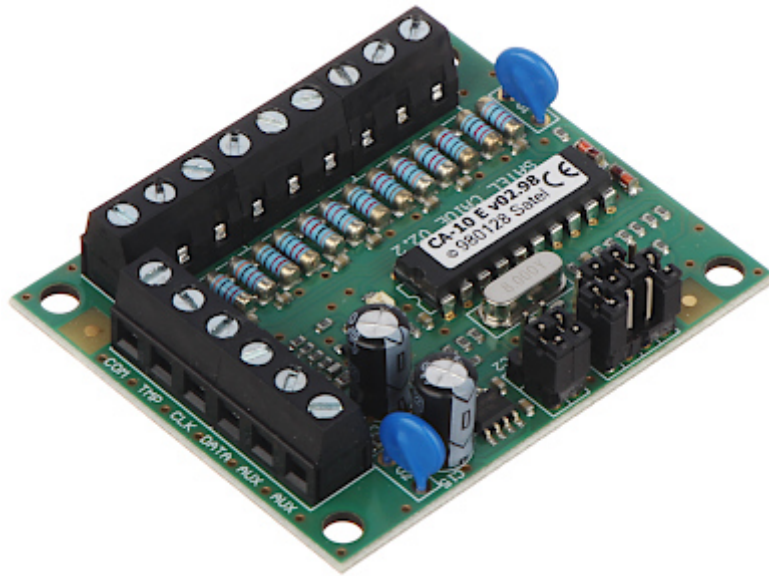

Code: CA-10-E

EXPANDER **CA-10-E** 6 INPUTS TO CA-10 SATEL

Net: **31.79 EUR** Gross: **31.79 EUR**

SPECIFICATION

Number of inputs:	6 pcs
Main features:	LED for zone state indication
Manufacturer / Brand:	SATEL
Guarantee:	2 years

PRESENTATION

Connectors:

In the kit:

PACKAGE

Dimensions (L x W x H): 0x0x0 mm	Gross Weight: 0 kg
----------------------------------	--------------------