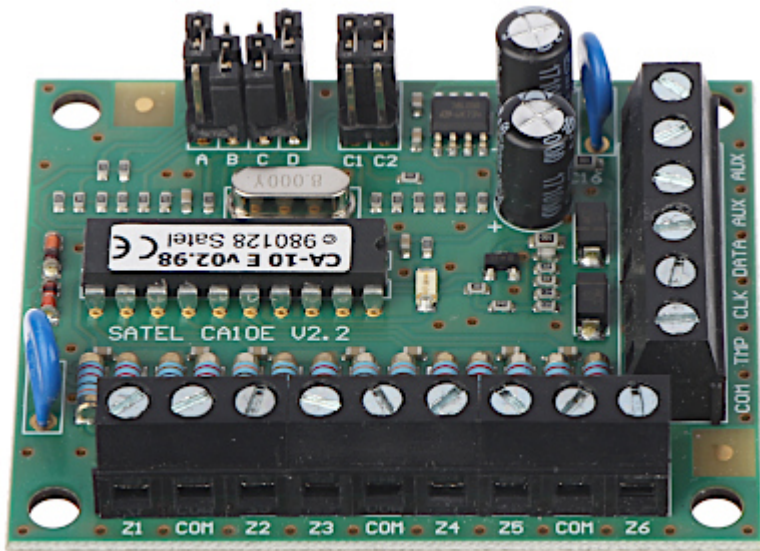

Code: CA-10-E

EXPANDER **CA-10-E** 6 INPUTS TO CA-10 SATEL

Net: **31.79 EUR** Gross: **31.79 EUR**

SPECIFICATION

Number of inputs:	6 pcs
Main features:	LED for zone state indication
Manufacturer / Brand:	SATEL
Guarantee:	2 years

PRESENTATION

Connectors:

In the kit:

PACKAGE

Dimensions (L x W x H): 0x0x0 mm	Gross Weight: 0 kg
----------------------------------	--------------------