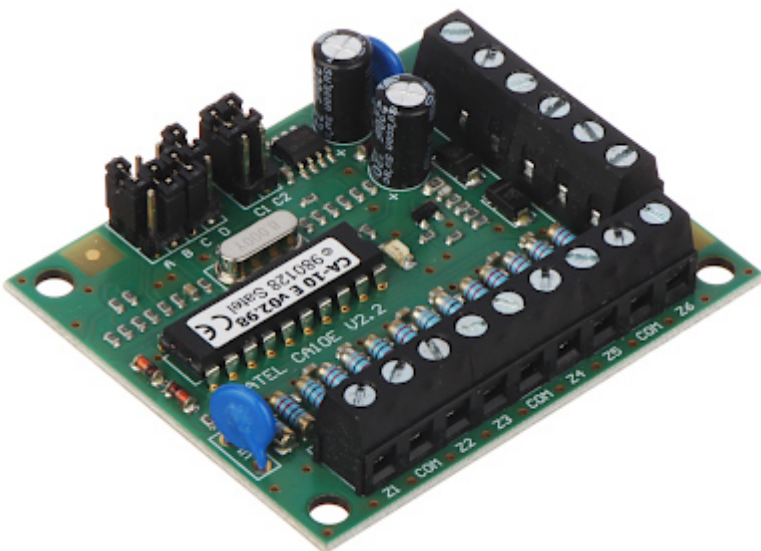

Code: CA-10-E

EXPANDER **CA-10-E** 6 INPUTS TO CA-10 SATEL

Net: **31.79 EUR** Gross: **31.79 EUR**

SPECIFICATION

Number of inputs:	6 pcs
Main features:	LED for zone state indication
Manufacturer / Brand:	SATEL
Guarantee:	2 years

PRESENTATION

Connectors:

In the kit:

PACKAGE

Dimensions (L x W x H): 0x0x0 mm	Gross Weight: 0 kg
----------------------------------	--------------------