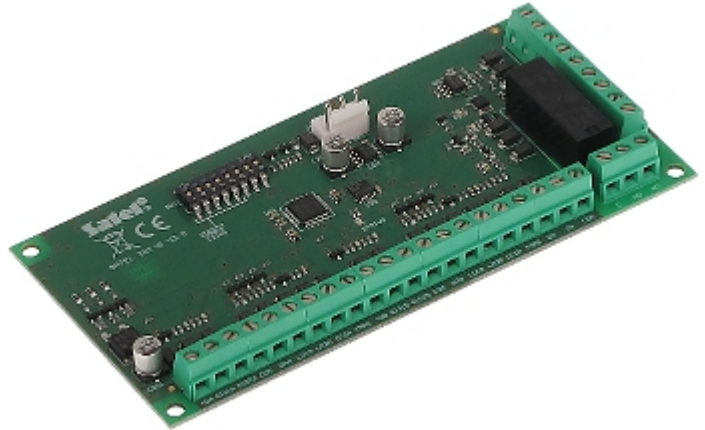

Code: INT-R

## EXPANDER FOR CARD READERS INT-R SATEL

Net: 62.64 EUR Gross: 77.05 EUR

The INT-R expander for alarm control panels enabling proximity card readers and iButton chip readers to be connected to implement access control to and arming/disarming of the partition.

### SPECIFICATION

Support:	INTEGRA / CA-64
Number of supported devices:	2
Operation:	Wiegand 26-66bit, DALLAS
Main features:	<ul style="list-style-type: none"><li>• Tamper signaling</li><li>• Capability to arm and disarm and clear alarm by using the readers</li><li>• Capability to automatically unlock the door in case of fire alarm</li><li>• Input for door unlocking with a button</li></ul>
Current consumption:	max. 150 mA
Power supply:	12 V DC
Weight:	0.08 kg
Dimensions:	140 x 68 mm
Manufacturer / Brand:	SATEL
Guarantee:	2 years