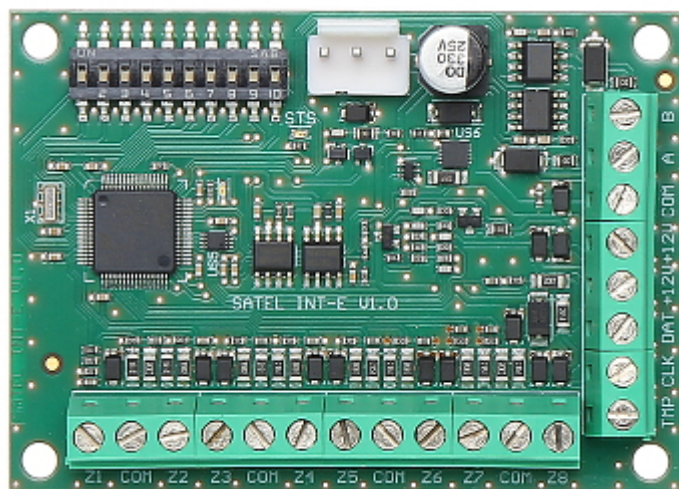

PRESENTATION

Top view:

In the kit:

DELTA-OPTI Monika Matysiak; <https://www.delta.poznan.pl>
POL; 60-713 Poznań; Graniczna 10
e-mail: delta-opti@delta.poznan.pl; tel: +(48) 61 864 69 60