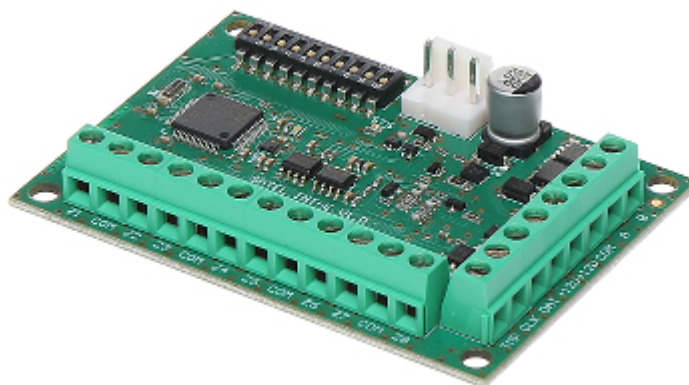

Code: INT-E

## EXPANDER INT-E 8 INPUTS SATEL

Net: 37.84 EUR Gross: 46.54 EUR

The INT-E expander enables extension the system with 8 wired inputs operating NO, NC, EOL, 2EOL i 3EOL configurations. Thanks to analyzing the signals from inputs, it is possible to directly connect rollerblinds detectors and vibration detectors.

This device is dedicated for INTEGRA, INTEGRA Plus, VERSA, PERFECTA alarm control panels.

### SPECIFICATION

Number of inputs:	8 pcs - programmable
Support configurations:	NO, NC, EOL, 2EOL, 3EOL
Tamper output:	✓
Main features:	<ul style="list-style-type: none"><li>• Vibration detectors and rollerblinds detectors support</li><li>• programmable EOL resistance value</li></ul>
Power supply:	12 V DC / 80 mA (max)
Operation temp:	-10 °C ... 55 °C
Weight:	0.04 kg
Dimensions:	80 x 57 mm
Manufacturer / Brand:	SATEL
Guarantee:	2 years