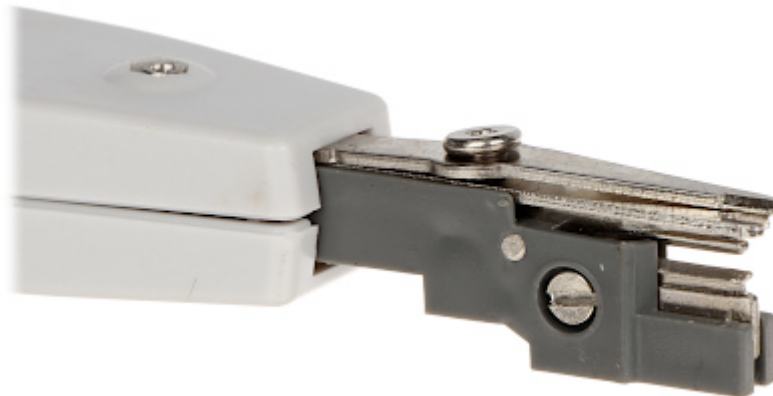

Code: ZAC/LSA

KRONE IMPACT TOOL **ZAC/LSA**

Net: **2.34 USD** Gross: **2.88 USD**

The so-called "Krone knife".
Ideal tool for twisted-pair cables montage in telecommunication and Internet sockets.

SPECIFICATION

Material:	PET / Metal
Application:	Krone type connectors
Main features:	Very accelerates the tedious tasks associated with crossover a twisted-pair cable
Guarantee:	2 years

PRESENTATION

Twisted-pair cable mounting using the Krone Impact Tool: