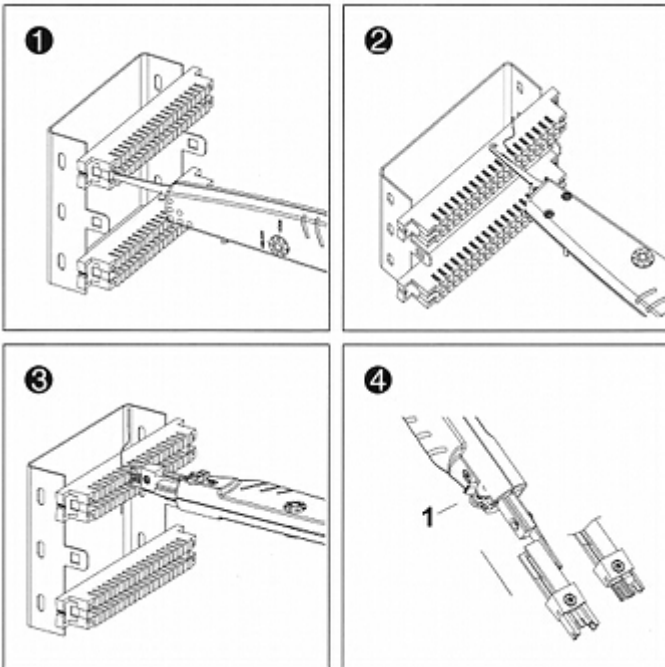

PACKAGE

Dimensions (L x W x H): 0x0x0 mm	Gross Weight: 0 kg