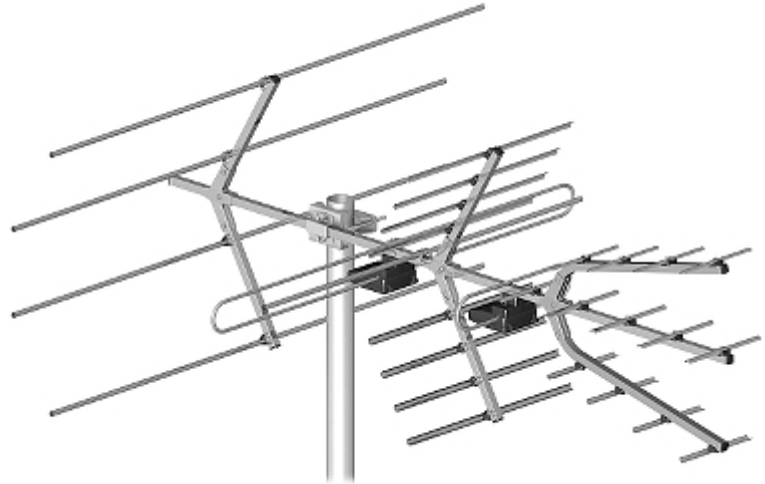

Code: 28/5-12/21-60

## BROADBAND ANTENNA 28/5-12/21-60

Net: 20.49 EUR Gross: 25.20 EUR

The 28/5-12/21-60 directional antenna is designed to receive DVB-T digital terrestrial television. Some antenna parts are made from aluminum, steel construction elements are galvanized.

### SPECIFICATION

Receiving channels:	<ul style="list-style-type: none"><li>• 5 ... 12,</li><li>• 21 ... 60</li></ul>
Gain :	<ul style="list-style-type: none"><li>• 6 ... 7.4 dBi - VHF,</li><li>• 6 ... 14.1 dBi - UHF</li></ul>
Polarization:	Horizontal / Vertical
Impedance:	75 $\Omega$
Main features:	<ul style="list-style-type: none"><li>• The antenna has a built-in VHF/UHF multiplexer</li><li>• The set includes impedance transformers</li><li>• Number of elements : 28</li></ul>
Weight:	1.46 kg
Dimensions:	1100 x 900 x 400 mm
Guarantee:	2 years

### PRESENTATION

Antenna assembled to VHF band signals reception in vertical polarization: