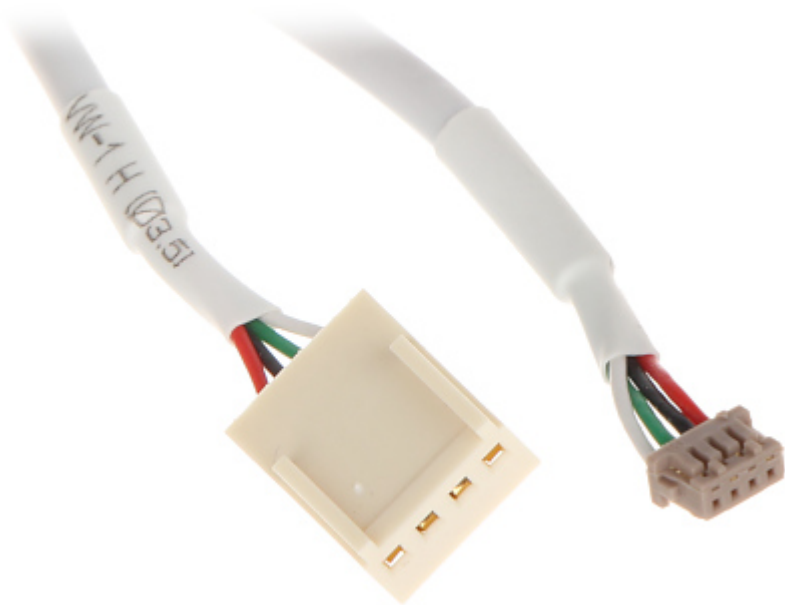

Code: COMCBL

COMMUNICATION CABLE **COMCBL** PARADOX

Net: 5.24 EUR Gross: 5.24 EUR

The COMCBL cable enables connecting the IP150 module to the Digiplex EVO, Spectra SP, Magellan MG series control panels.

SPECIFICATION

Application:	<ul style="list-style-type: none">• PARADOX alarm control panels of the series: Spectra SP, Magellan MG, Digiplex EVO,• Communication modules: IP-150, IP-150S
Connector:	2 x port 4-pin
Length of the cable:	0.6 m
Weight:	0.036 kg
Manufacturer / Brand:	PARADOX
Guarantee:	2 years

PRESENTATION

Cable connectors:

PACKAGE

Dimensions (L x W x H): 0x0x0 mm	Gross Weight: 0 kg
----------------------------------	--------------------