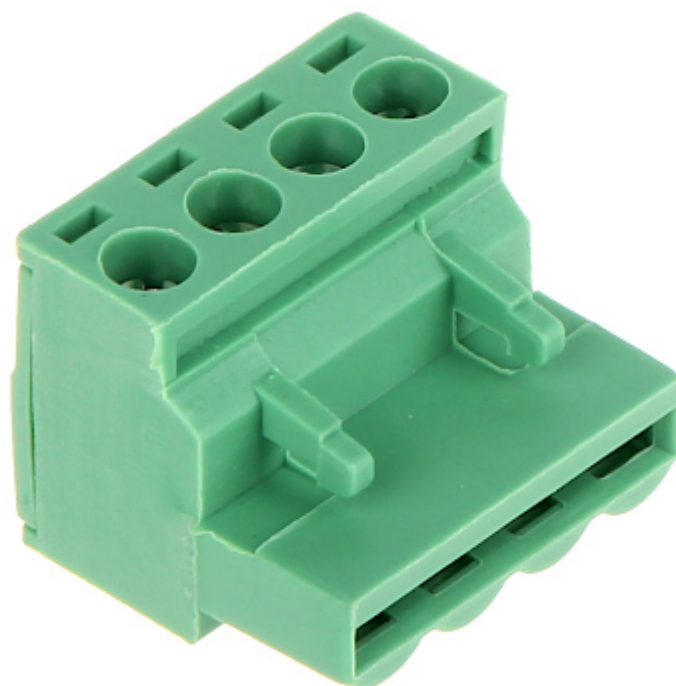

Code: APWK/KOSTKA

MOUNTING CUBE FOR EMERGENCY BUTTON APWK/KOSTKA

Net: 2.87 EUR Gross: 3.53 EUR

Connection cube for APWK emergency buttons.

SPECIFICATION

| | |
|---------------------------|---------------------|
| Connectors type: | 4 x screw terminals |
| Number of terminal pairs: | 4 |
| Color: | Green |
| Weight: | 0.008 kg |
| Dimensions: | 21 x 19 x 16 mm |
| Guarantee: | 2 years |

PRESENTATION

Side view: