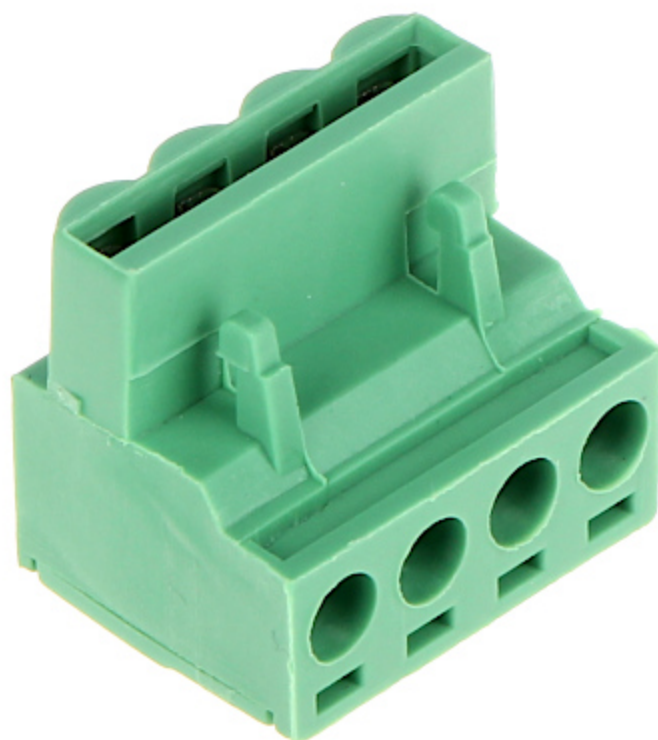

Code: APWK/KOSTKA

MOUNTING CUBE FOR EMERGENCY BUTTON APWK/KOSTKA

Net: 2.87 EUR Gross: 3.53 EUR

Connection cube for APWK emergency buttons.

SPECIFICATION

| | |
|---------------------------|---------------------|
| Connectors type: | 4 x screw terminals |
| Number of terminal pairs: | 4 |
| Color: | Green |
| Weight: | 0.008 kg |
| Dimensions: | 21 x 19 x 16 mm |
| Guarantee: | 2 years |

PRESENTATION

Side view: