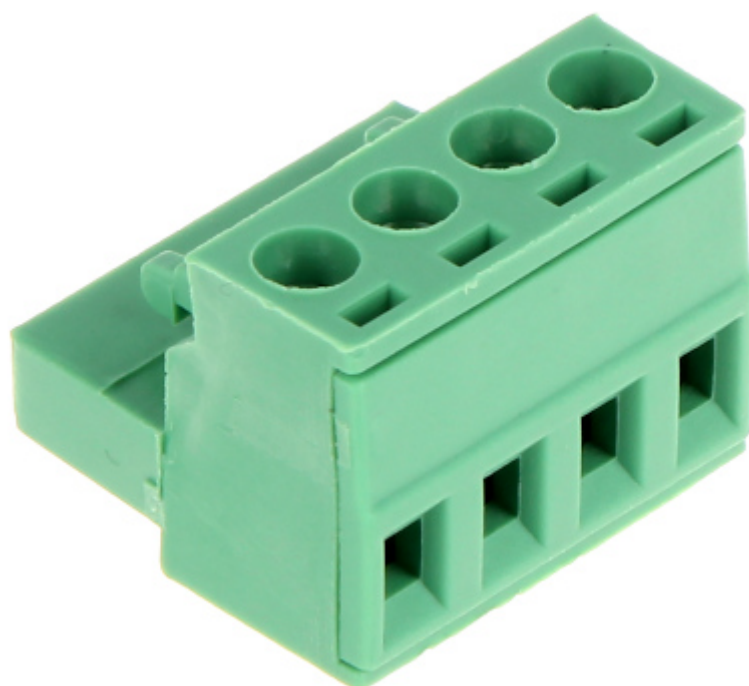

Code: APWK/KOSTKA

MOUNTING CUBE FOR EMERGENCY BUTTON APWK/KOSTKA

Net: 2.87 EUR Gross: 3.53 EUR

Connection cube for APWK emergency buttons.

SPECIFICATION

| | |
|---------------------------|---------------------|
| Connectors type: | 4 x screw terminals |
| Number of terminal pairs: | 4 |
| Color: | Green |
| Weight: | 0.008 kg |
| Dimensions: | 21 x 19 x 16 mm |
| Guarantee: | 2 years |

PRESENTATION

Side view: