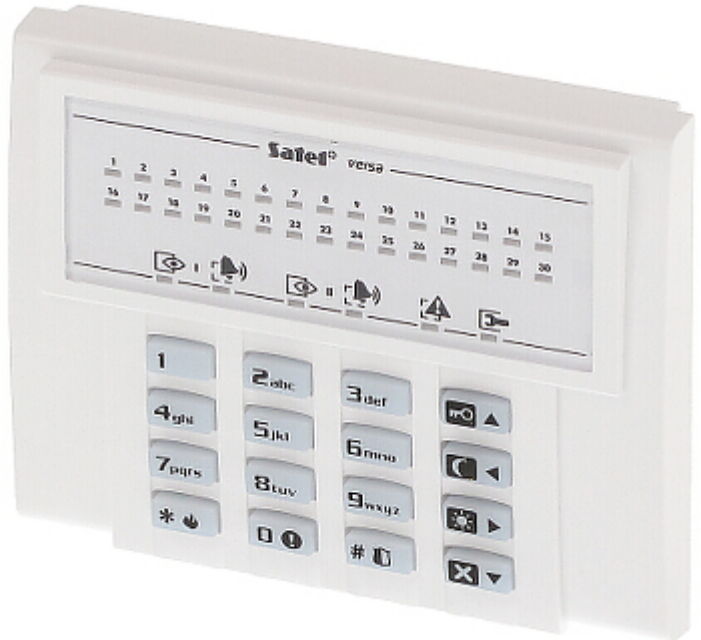

Code: VERSA-LED-BL

## KEYPAD FOR ALARM CONTROL PANEL **VERSA-LED-BL** SATEL

Net: **38.96 EUR** Gross: **47.92 EUR**

The VERSA-LED-BL keypad is intended for daily operations and programming the VERSA series alarm control system. The status indication is showed by LEDs and acoustic signals.

### SPECIFICATION

Support:	VERSA
Main features:	<ul style="list-style-type: none"><li>• Blue backlight of the keys</li><li>• LEDs indicating device operation state</li><li>• Quick switch on the selected standby mode by function keys</li><li>• Alarms: keypad hold-down PANIC, FIRE and AUX</li><li>• Buzzer for acoustic signaling of some system events</li><li>• Panel communication loss indication</li></ul>
Power supply:	12 V DC
Current consumption:	max. 120 mA
Operation temp:	-10 °C ... 55 °C
Weight:	0.1 kg
Dimensions:	105 x 95 x 22 mm
Manufacturer / Brand:	SATEL
Guarantee:	2 years