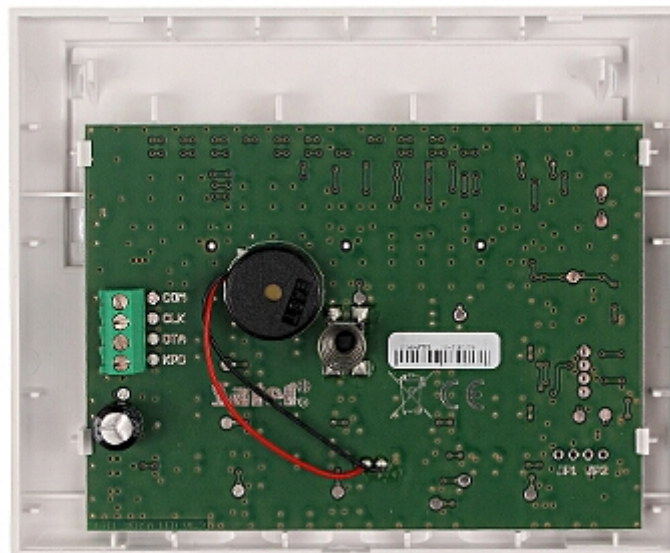

View after remove the cover:

Mounting side view: