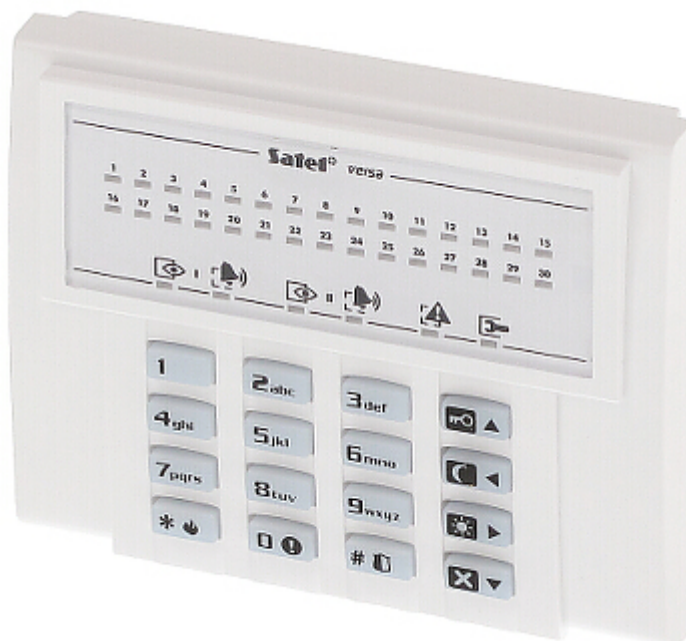

Code: VERSA-LED-BL

KEYPAD FOR ALARM CONTROL PANEL **VERSA-LED-BL** SATEL

Net: **198.00 PLN** Gross: **243.54 PLN**

The VERSA-LED-BL keypad is intended for daily operations and programming the VERSA series alarm control system. The status indication is showed by LEDs and acoustic signals.

SPECIFICATION

Support:	VERSA
Main features:	<ul style="list-style-type: none">• Blue backlight of the keys• LEDs indicating device operation state• Quick switch on the selected standby mode by function keys• Alarms: keypad hold-down PANIC, FIRE and AUX• Buzzer for acoustic signaling of some system events• Panel communication loss indication
Power supply:	12 V DC
Current consumption:	max. 120 mA
Operation temp:	-10 °C ... 55 °C
Weight:	0.1 kg
Dimensions:	105 x 95 x 22 mm
Manufacturer / Brand:	SATEL
Guarantee:	2 years