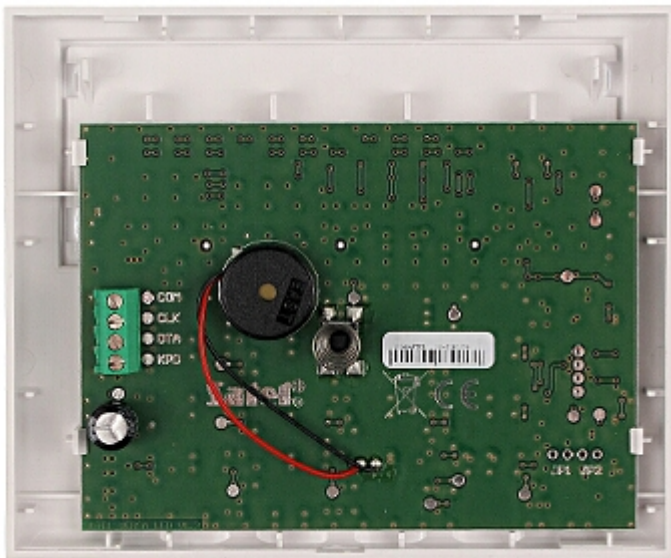

View after remove the cover:

Mounting side view: