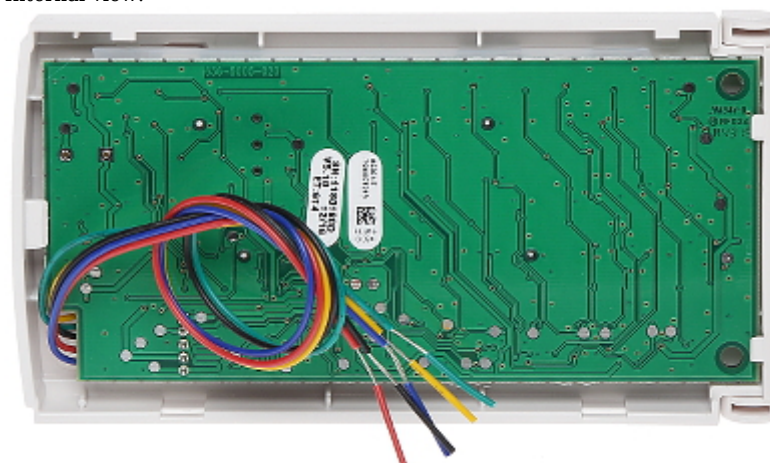

Internal view: