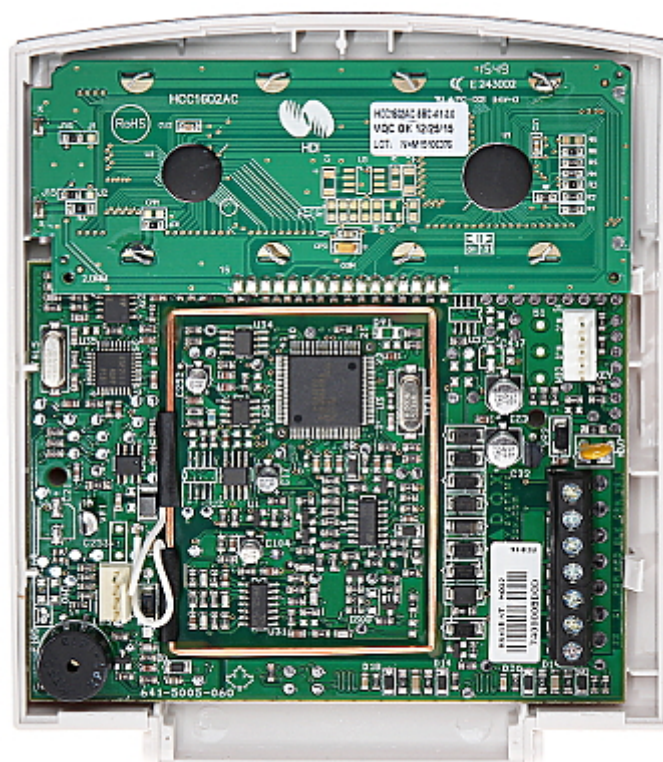

Code: K-641/R

WIRED KEYBOARD WITH RFID **K-641/R** PARADOX

Net: **119.58 EUR** Gross: **147.08 EUR**

The K-641/R is wired keyboard with LCD display and cards and keyfobs reader. With the LCD display showing text messages, even advanced functionalities of the alarm control unit are simple and convenient.

SPECIFICATION

| | |
|----------------------|---|
| Support: | PARADOX: Digiplex EVO |
| Main features: | <ul style="list-style-type: none">• LCD 2x16 characters• Backlight color - Blue• Buzzer for acoustic signaling of some system events• One-touch action buttons• Alarms: keypad hold-down PANIC, FIRE and AUX• Assign to one or more partitions• The ability to connect 1 alarm zone• Independently set chime zones• Connects to 4-wire communication bus• PGM programmable output• Adjustable backlight, contrast and scroll speed• Indoor proximity cards and key-fobs reader• Grant access via card and/or access code• Arm and disarm with a card• Door contact and request button for exit inputs• Door lock control output• Programmable access schedule• Door Left Open and Door Forced Open alarms• Unique EM 125kHz proximity reader built-in |
| Complies with norms: | EN 50130-4, EN 61000-6-3, EN 60950-1, EN 50581 |
| Color: | White / Silver |
| Power supply: | 12 V DC |
| Weight: | 0.264 kg |
| Dimensions: | 123 x 145 x 33 mm |
| Supported languages: | Polish |
| Country of origin: | Canada |

PRESENTATION

Internal view:

Mounting side view:

In the kit: