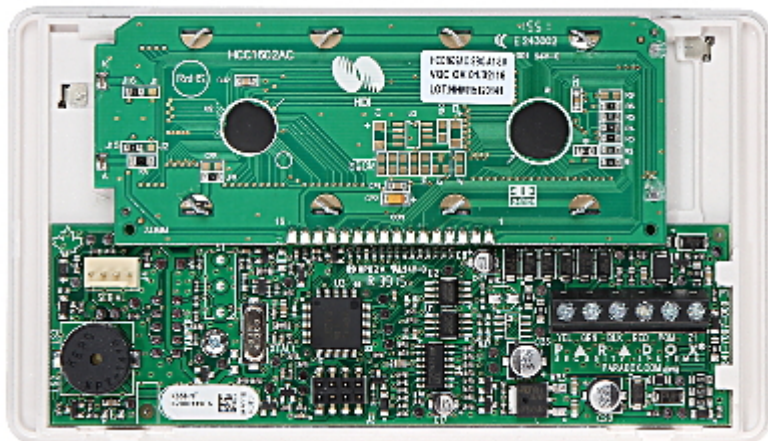

Mounting side view: