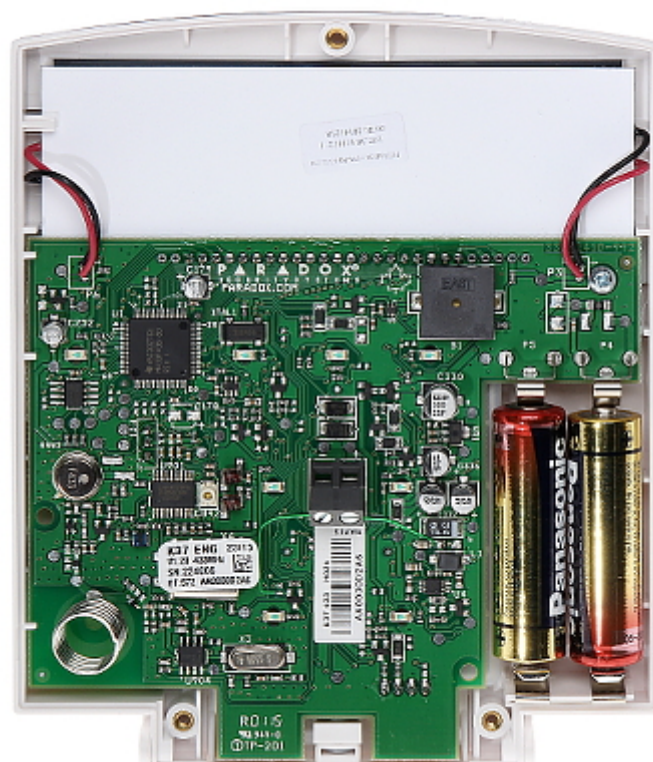

Internal view: