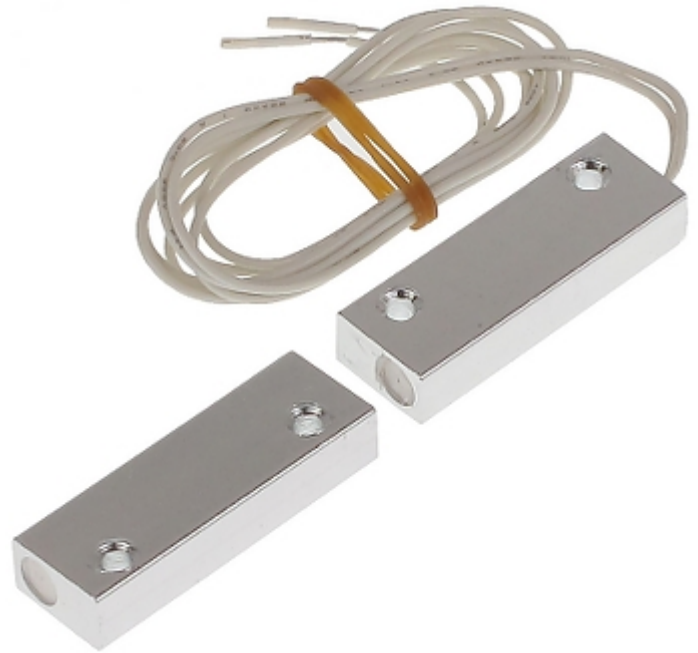

Code: SA-204

## SIDE MAGNETIC CONTACT SA-204 JABLOTRON

Price visible after login

The magnetic contacts can be used wherever required for controlling the status of doors, windows and/or other movable elements, e.g. for protection or monitoring of access to particular sites, spaces, facilities, in automatic control systems, etc. The contact is designed for surface mounting.

### SPECIFICATION

Detection:	Opening the door or window
Maximum switching voltage of the magnetic contact:	20 V
Maximum switching current:	20 mA
Make distance:	32 mm
Break distance:	34 mm
Main features:	Metal housing
Color:	Silver
Weight:	0.055 kg
Dimensions:	50 x 17 x 10 mm
Manufacturer / Brand:	JABLOTRON
Guarantee:	2 years