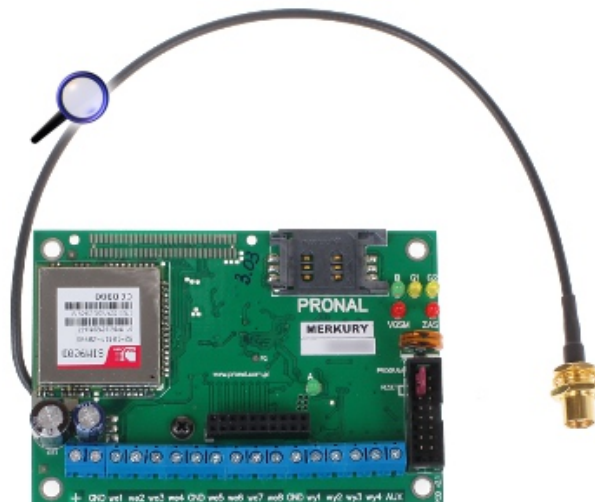

PRESENTATION

Module view:

DELTA-OPTI Monika Matysiak; <https://www.delta.poznan.pl>
POL; 60-713 Poznań; Graniczna 10
e-mail: delta-opti@delta.poznan.pl; tel: +(48) 61 864 69 60