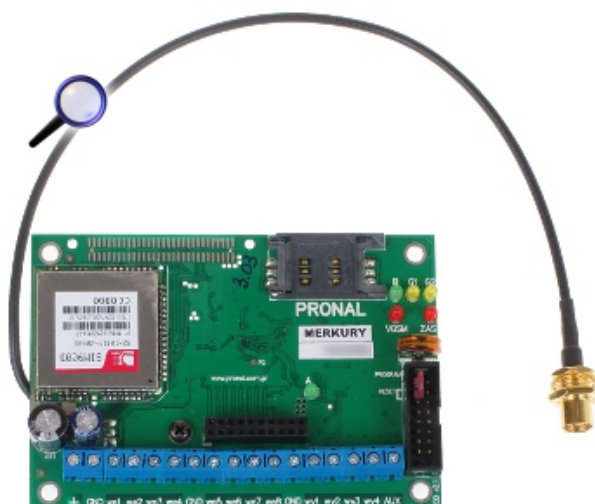

PRESENTATION

Module view:

DELTA-OPTI Monika Matysiak; <https://www.delta.poznan.pl>
POL; 60-713 Poznań; Graniczna 10
e-mail: delta-opti@delta.poznan.pl; tel: +(48) 61 864 69 60