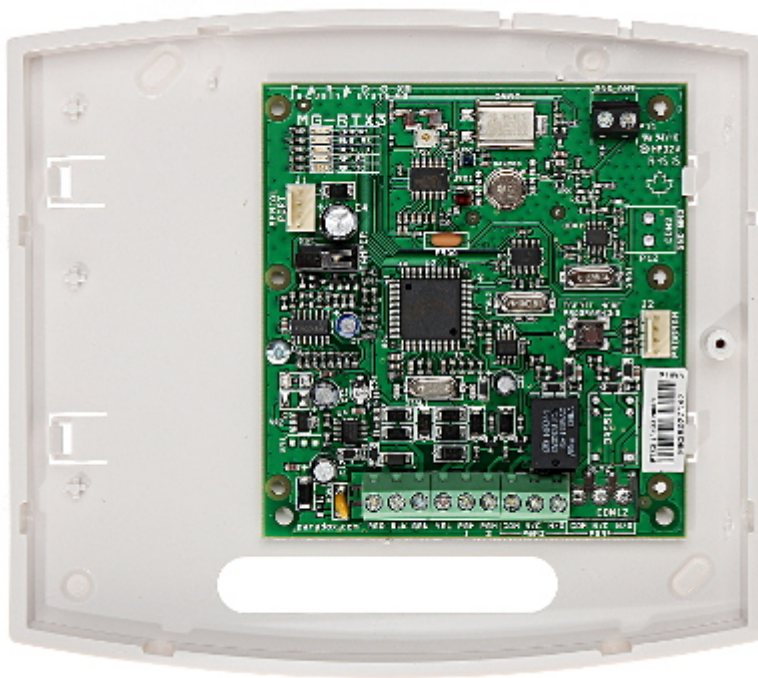

In the kit:

PACKAGE

Dimensions (L x W x H): 0x0x0 mm	Gross Weight: 0 kg

DELTA-OPTI Monika Matysiak; <https://www.delta.poznan.pl>
POL; 60-713 Poznań; Graniczna 10
e-mail: delta-opti@delta.poznan.pl; tel: +(48) 61 864 69 60