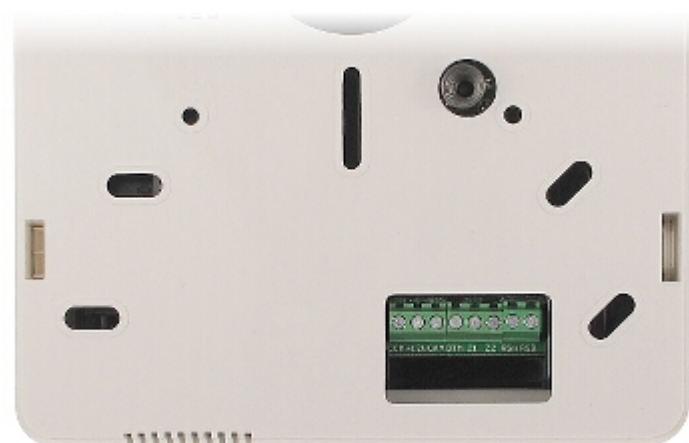

Code: INT-TSI-SSW

GRAPHIC KEYPAD FOR ALARM CONTROL PANEL INT-TSI-SSW SATEL

Net: 222.28 EUR Gross: 273.40 EUR

The INT-TSI-SSW sensoric keypad does not only stand for attractive design, but also for simplification for the daily operation of advanced alarm systems and home automation using the functionalities of the INTEGRA control units.

With the MAKRO functions, a whole sequence of actions can be performed through a single command.

SPECIFICATION

Support:	INTEGRA
Main features:	<ul style="list-style-type: none">• Large, easily readable LCD with backlight displaying detailed information on system state• 2 Inputs• 7 " capacitive touch screen• MAKRO features that activates sequence of actions with a single key• easy operation of the multi-zone systems• Alarms: keypad hold-down PANIC, FIRE and AUX• Buzzer for acoustic signaling of some system events• Panel communication loss indication• Microswitch as tamper contact• Possibility to display the images from cameras connected to the Internet (JPEG and MJPEG)• The microSD cards support - among others to record the events from alarm control panel - 2 GB included
Power supply:	12 V DC
Current consumption:	max. 620 mA
Color:	Silver
Operation temp:	-10 °C ... 55 °C
Weight:	0.43 kg
Dimensions:	196 x 129 x 22 mm
Manufacturer / Brand:	SATEL
Guarantee:	2 years

In the kit:

OUR OPINIONS

- Possibility to display the images from cameras connected to the LAN(IP Gemini-61x and IP Gemini-62x).