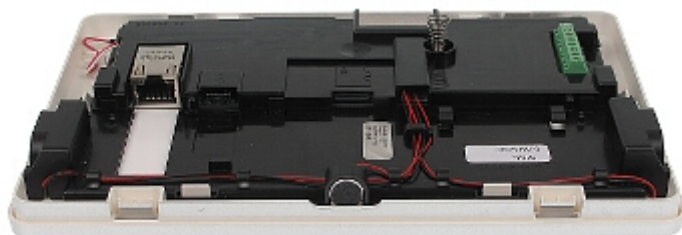

Code: INT-TSI-BSB

GRAPHIC KEYPAD FOR ALARM CONTROL PANEL **INT-TSI-BSB** SATEL

Net: **247.76 EUR** Gross: **304.74 EUR**

The INT-TSI-BSB sensoric keypad does not only stand for attractive design, but also for simplification for the daily operation of advanced alarm systems and home automation using the functionalities of the INTEGRA control units.

With the MAKRO functions, a whole sequence of actions can be performed through a single command.

SPECIFICATION

Support:	INTEGRA
Main features:	<ul style="list-style-type: none">• Large, easily readable LCD with backlight displaying detailed information on system state• 2 Inputs• 7 " capacitive touch screen• MAKRO features that activates sequence of actions with a single key• easy operation of the multi-zone systems• Alarms: keypad hold-down PANIC, FIRE and AUX• Buzzer for acoustic signaling of some system events• Panel communication loss indication• Microswitch as tamper contact• Possibility to display the images from cameras connected to the Internet (JPEG and MJPEG)• The microSD cards support - among others to record the events from alarm control panel - 2 GB included
Power supply:	12 V DC
Current consumption:	max. 620 mA
Color:	Black / Silver
Operation temp:	-10 °C ... 55 °C
Weight:	0.43 kg
Dimensions:	196 x 129 x 22 mm
Manufacturer / Brand:	SATEL
Guarantee:	2 years

In the kit: