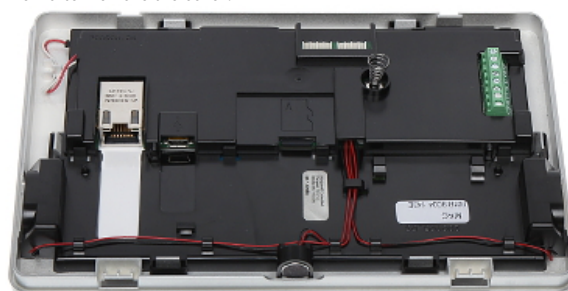

Code: INT-TSI-WSW

GRAPHIC KEYPAD FOR ALARM CONTROL PANEL **INT-TSI-WSW** SATEL

Net: **249.77 EUR** Gross: **307.22 EUR**

The INT-TSI-WSW sensoric keypad does not only stand for attractive design, but also for simplification for the daily operation of advanced alarm systems and home automation using the functionalities of the INTEGRA control units. With the MAKRO functions, a whole sequence of actions can be performed through a single command.

SPECIFICATION

| | |
|-----------------------|---|
| Support: | INTEGRA |
| Main features: | <ul style="list-style-type: none">• Large, easily readable LCD with backlight displaying detailed information on system state• 2 Inputs• 7 " capacitive touch screen• MAKRO features that activates sequence of actions with a single key• easy operation of the multi-zone systems• Alarms: keypad hold-down PANIC, FIRE and AUX• Buzzer for acoustic signaling of some system events• Panel communication loss indication• Microswitch as tamper contact• Possibility to display the images from cameras connected to the Internet (JPEG and MJPEG)• The microSD cards support - among others to record the events from alarm control panel - 2 GB included• Ability to display the images from Internet cameras (MJPEG / H.264) |
| Power supply: | 12 V DC |
| Current consumption: | max. 620 mA |
| Color: | White |
| Operation temp: | -10 °C ... 55 °C |
| Weight: | 0.415 kg |
| Dimensions: | 196 x 128 x 22 mm |
| Manufacturer / Brand: | SATEL |
| Guarantee: | 2 years |

In the kit:

OUR OPINIONS

- Possibility to display the images from cameras connected to the LAN(IP Gemini-61x and IP Gemini-62x).