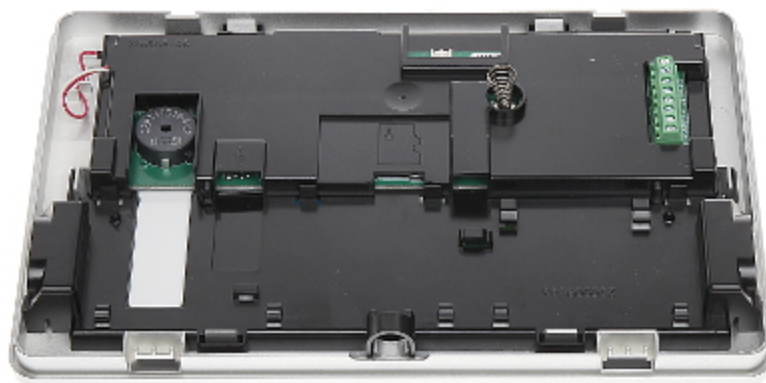

GRAPHIC KEYPAD FOR ALARM CONTROL PANEL INT-TSH-WSW SATELNet: **202.76 EUR** Gross: **249.39 EUR**

The INT-TSH-WSW sensoric keypad does not only stand for attractive design, but also for simplification for the daily operation of advanced alarm systems and home automation using the functionalities of the INTEGRA, INTEGRA Plus, VERSA, VERSA Plus control units.

With the MAKRO functions, a whole sequence of actions can be performed through a single command.

**SPECIFICATION**

Support:	INTEGRA, INTEGRA Plus, VERSA, VERSA Plus
Main features:	<ul style="list-style-type: none"> • Large, easily readable LCD with backlight displaying detailed information on system state • 2 Inputs - INTEGRA, INTEGRA Plus only • 7 " capacitive touch screen • MAKRO features that activates sequence of actions with a single key • easy operation of the multi-zone systems • Alarms: keypad hold-down PANIC, FIRE and AUX • Buzzer for acoustic signaling of some system events • Panel communication loss indication • Microswitch as tamper contact • Memory card slot - microSD
Power supply:	12 V DC
Current consumption:	max. 550 mA
Color:	White
Operation temp:	-10 °C ... 55 °C
Weight:	0.400 kg
Dimensions:	196 x 129 x 22 mm
Manufacturer / Brand:	SATEL
Guarantee:	2 years

PRESENTATION

Mounting side view:

View after remove the cover:

In the kit: