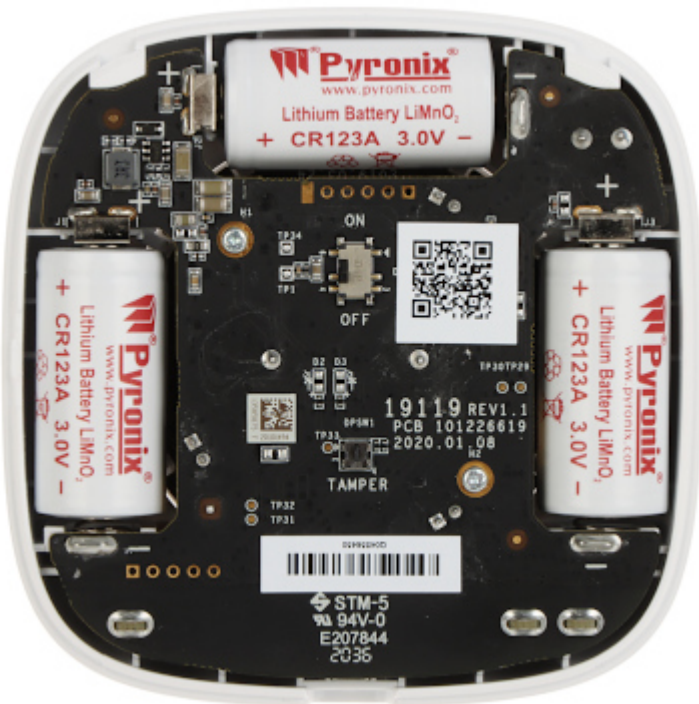

PACKAGE

DELTA-OPTI Monika Matysiak; <https://www.delta.poznan.pl>
POL; 60-713 Poznań; Graniczna 10
e-mail: delta-opti@delta.poznan.pl; tel: +(48) 61 864 69 60