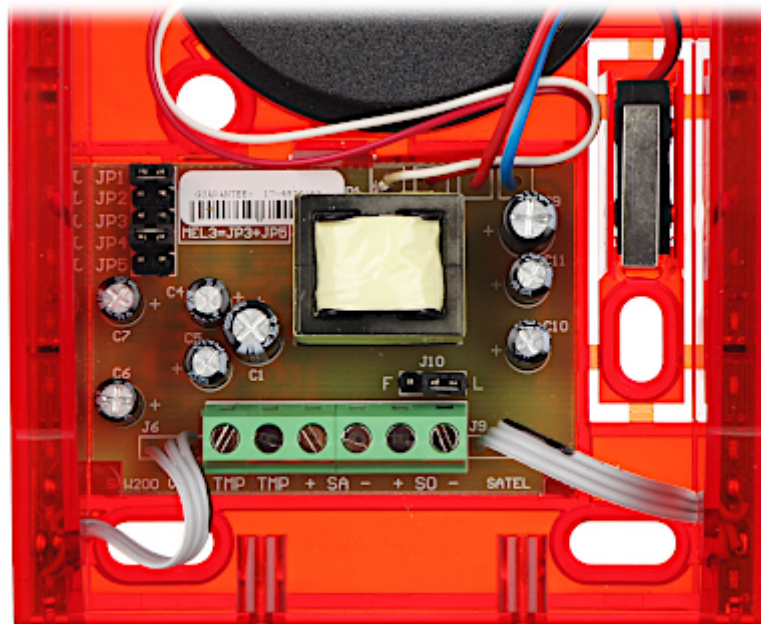

Code: SPW-220-R

INDOOR SIREN **SPW-220-R** SATEL

Net: 15.67 EUR Gross: 19.27 EUR

The SPW-220-R small indoor siren with optical and acoustical signaling is designed for operation in the intruder alarm systems. Optical signaling source are LEDs, and acoustical signaling is generating by piezo transducer.

High-impact polycarbonate enclosure, featuring a very high mechanical strength and guarantees aesthetic appearance of siren even after many years of using. Construction enables high level of tamper protection (against opening and removing from mounting surface).

SPECIFICATION

Current consumption:	max. 290 mA
Color:	Red
Operation temp:	-10 °C ... 55 °C
Dimensions:	87 x 134 x 37 mm
Weight:	0.145 kg
Power supply:	12 V DC \pm 15% (powering from external adapter)
Manufacturer / Brand:	SATEL
Guarantee:	2 years

Mounting side view:

In the kit: