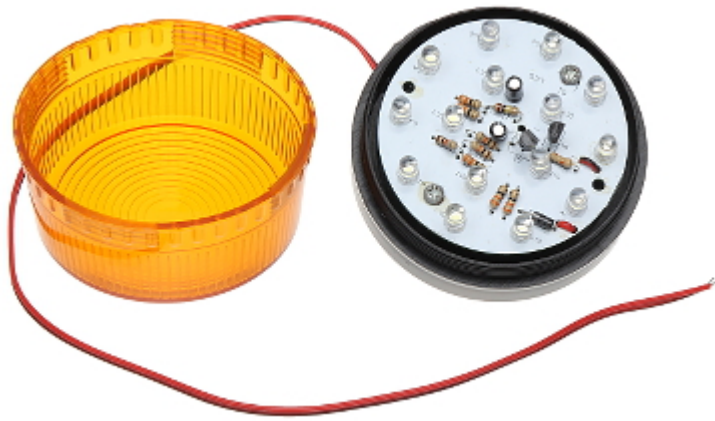

Code: SO-05

INDOOR SIREN **SO-05**

Net: **4.41 EUR** Gross: **5.42 EUR**

The SO-05 indoor siren with optical signaling with super bright LEDs.

SPECIFICATION

Power supply:	12 V DC
Current consumption:	max. 40 mA
Sound pressure level:	—
Main features:	Signaling mode : LED indication - 3 Hz
Color:	Orange
Temperature:	-20 °C ... 60 °C
Example of application:	<ul style="list-style-type: none">• Alarm installation• Gate opening
Weight:	0.06 kg
Dimensions:	Ø 71 x 42 mm
Guarantee:	2 years

PRESENTATION

Internal view:

Mounting side view:

PACKAGE

Dimensions (L x W x H): 0x0x0 mm	Gross Weight: 0 kg
----------------------------------	--------------------