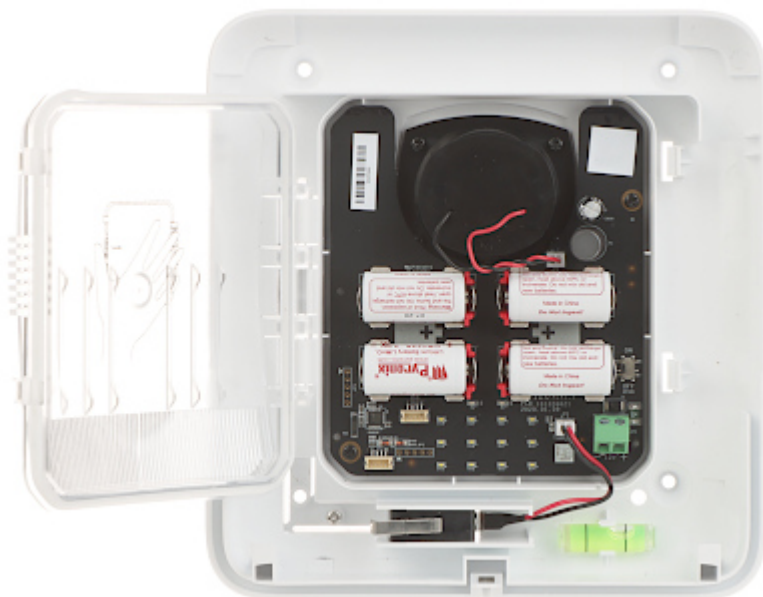

Internal view of the housing: