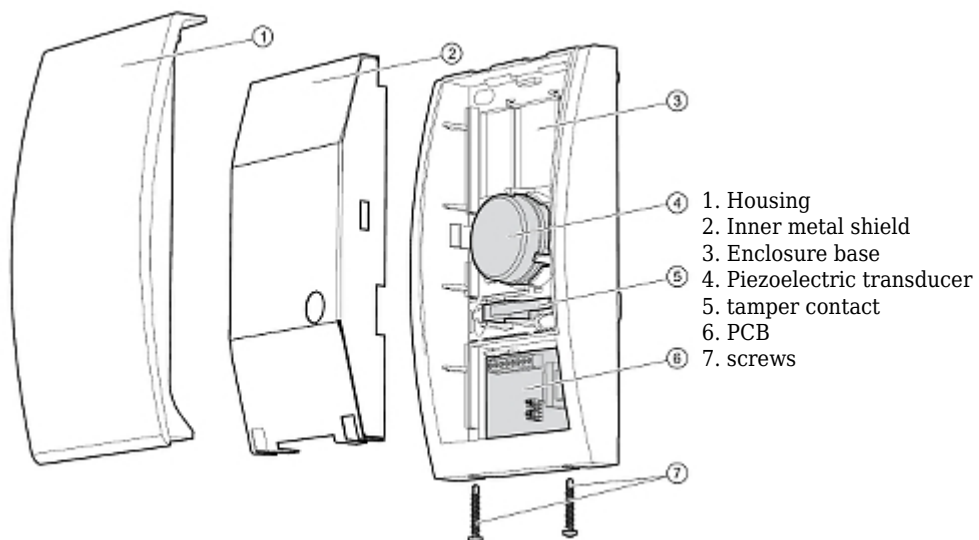

SPECIFICATION

Current consumption:	max. 520 mA
Sound pressure level:	120 dB
Color:	Blue
Operation temp:	-35 °C ... 55 °C
Weight:	0.82 kg
Dimensions:	148 x 254
Power supply:	12 V DC
Dimensions:	x 64 mm
Power supply:	± 15% (powering from external adapter)
Manufacturer / Brand:	SATEL
Guarantee:	2 years

Mounting side view:

In the kit: