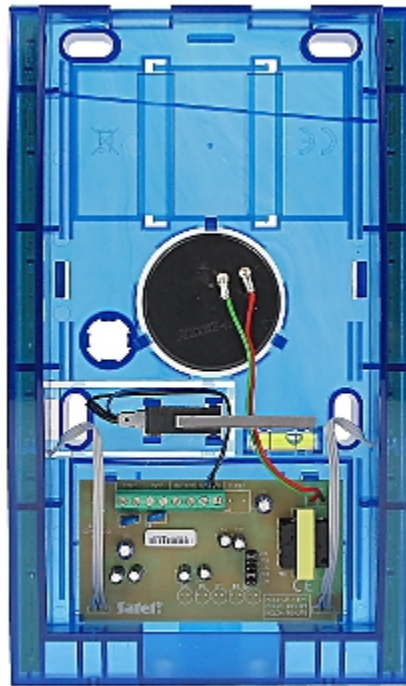

Internal view: