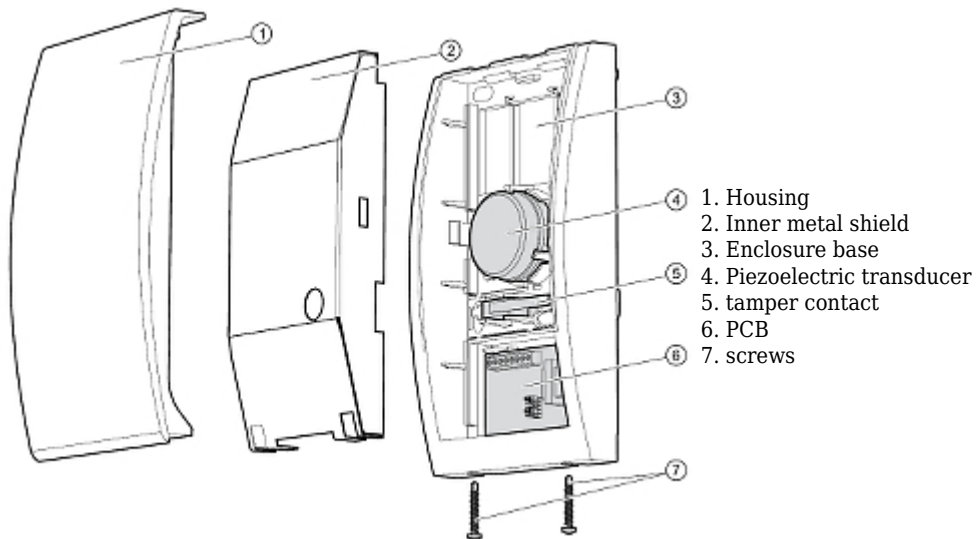

SPECIFICATION

Current consumption:	max. 520 mA
Sound pressure level:	120 dB
Operation temp:	-35 °C ... 55 °C
Weight:	0.82 kg
Dimensions:	148 x 254 x 64 mm
Power supply:	12 V DC \pm 15% (powering from external adapter)
Manufacturer / Brand:	SATEL
Guarantee:	2 years

Mounting side view:

In the kit: