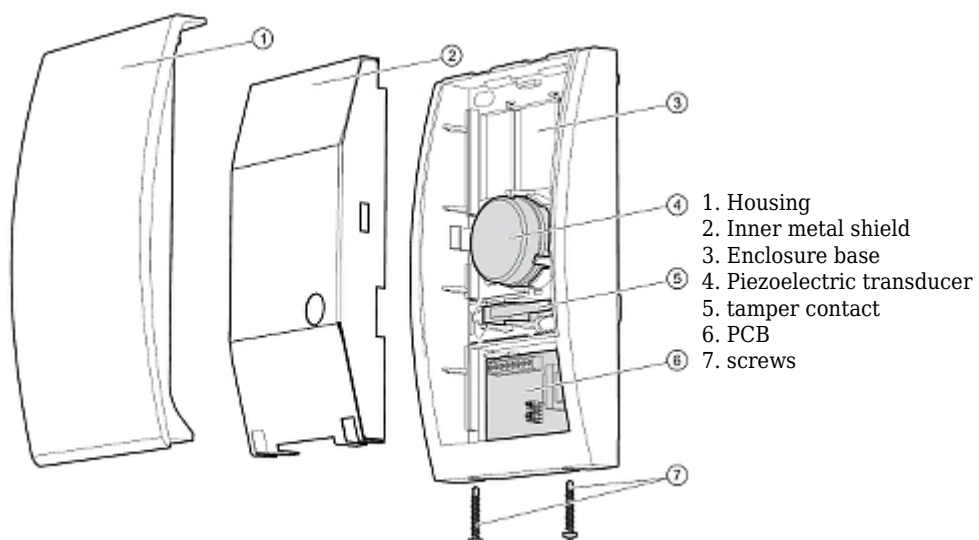

SPECIFICATION

Sound pressure level:	120 dB
Current consumption:	max. 520 mA
Color:	Orange
Operation temp:	-35 °C ... 55 °C
Weight:	0.82 kg
Dimensions:	148 x 254
Power supply:	12 V DC
Dimensions:	x 64 mm
Power supply:	± 15% (powering from external adapter)
Manufacturer / Brand:	SATEL
Guarantee:	2 years

Mounting side view:

In the kit: