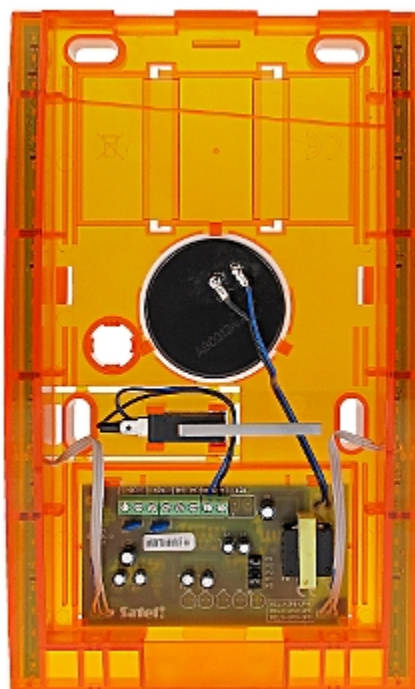

Internal view: