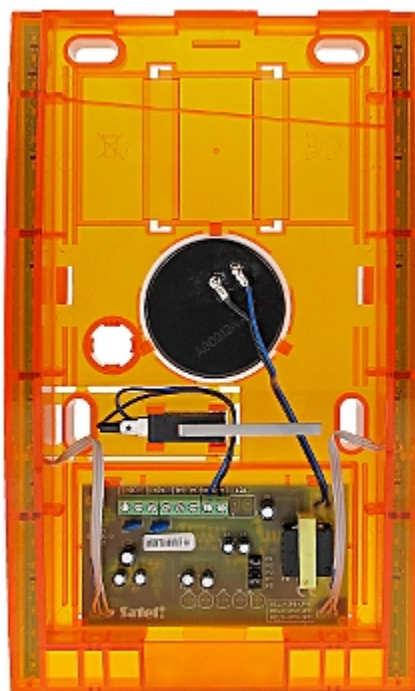

Code: SP-4003-O

## OUTDOOR SIREN **SP-4003-O** SATEL

Net: **30.75 EUR** Gross: **37.82 EUR**

Outdoor siren with optical and acoustical signaling intended for use in intruder alarm systems. Optical signaling source are LEDs, and acoustical signaling is generating by piezo transducer. High-impact polycarbonate enclosure, featuring a very high mechanical strength and guarantees aesthetic appearance of siren even after many years of using. Construction enables high level of tamper protection (against opening and removing from mounting surface).

### SPECIFICATION

Sound pressure level:	120 dB
Current consumption:	max. 520 mA
Color:	Orange
Operation temp:	-35 °C ... 55 °C
Weight:	0.82 kg
Dimensions:	148 x 254
Power supply:	12 V DC
Dimensions:	x 64 mm
Power supply:	± 15% (powering from external adapter)
Manufacturer / Brand:	SATEL
Guarantee:	2 years

Internal view:

Description of particular elements of the device:

Mounting side view:

In the kit: