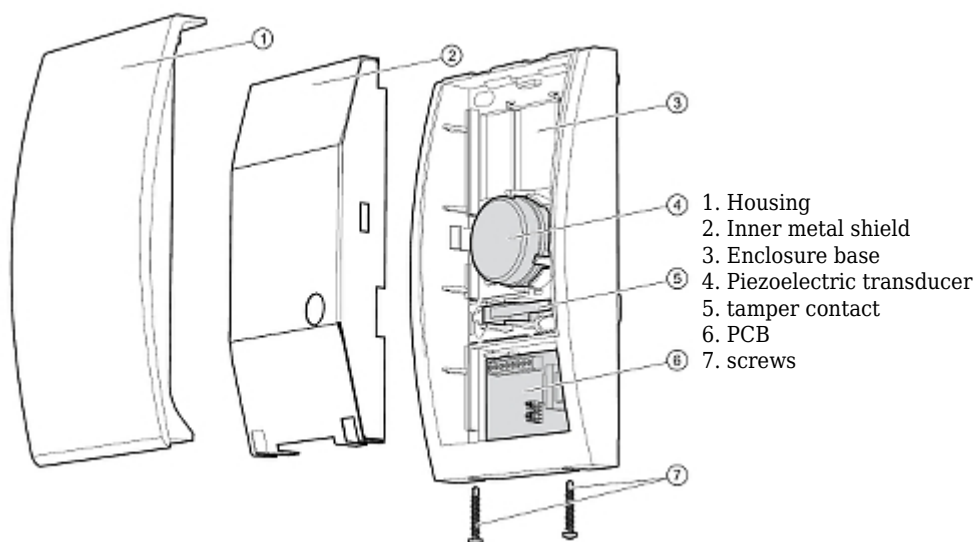

### SPECIFICATION

Sound pressure level:	120 dB
Current consumption:	max. 520 mA
Color:	Orange
Operation temp:	-35 °C ... 55 °C
Weight:	0.82 kg
Dimensions:	148 x 254
Power supply:	12 V DC
Dimensions:	x 64 mm
Power supply:	± 15% (powering from external adapter)
Manufacturer / Brand:	SATEL
Guarantee:	2 years

Internal view:

Description of particular elements of the device:

Mounting side view:

In the kit: