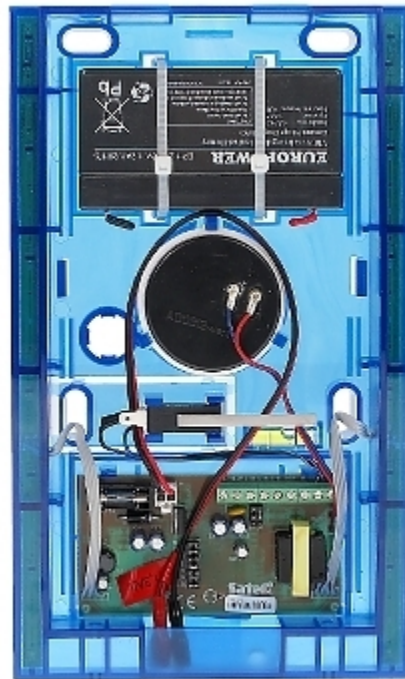

Internal view: