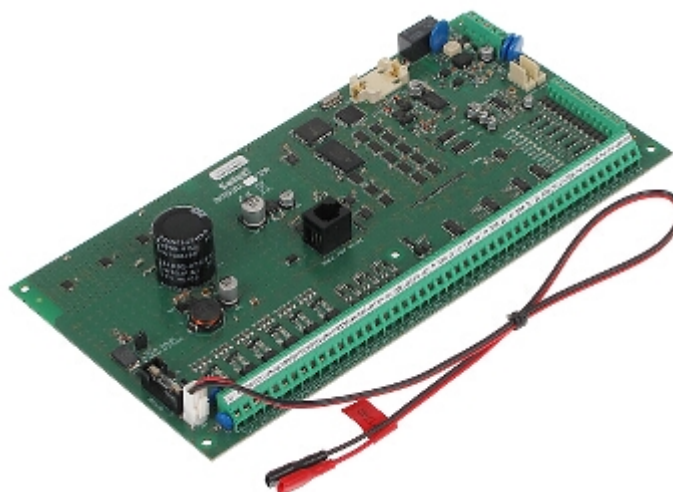

Code: INTEGRA-128/EN

## ALARM CONTROL PANEL **INTEGRA-128/EN** SATEL

Net: **233.94 EUR** Gross: **287.75 EUR**

Advanced alarm control unit providing alarm functions and optional implementation of home automation and access control systems. With a broad range of extension modules, its applications can be adapted to individual needs - from minor systems to extensive installations.

A major advantage of the INTEGRA control units are their communication features combined with additional modules - GSM and TCP/IP.

System operation is possible with LCD keypads, partition keypads, keyfobs and proximity cards or remotely with PC or mobile phone. Flash firmware upgrade with a PC.

### SPECIFICATION

Mainboard inputs:	16 pcs
Mainboard outputs:	16 pcs
Maximal number of supported inputs:	128 pcs
Maximal number of supported outputs:	128 pcs
Current-carrying capacity, low-current programmable outputs:	50 mA
Current-carrying capacity, high-current programmable outputs (+/-10%):	3 A - 4 pcs
Maximal load:	3 A
Users + admins:	240 + 8
Partitions:	8
Zones:	32
Expansion modules:	max. 64
Events memory:	22527
Timers:	64
Supported keypads:	max. 8 pcs
Supporting the wireless ABAX system via bus:	✓
Keyboard included:	—
Enclosure included:	—
Protection class (Grade):	2
Main features:	<ul style="list-style-type: none"><li>• Access control and home automation functions</li><li>• Great opportunities for communication in connection with additional GSM, TCP/IP modules</li></ul>
Power supply:	20 V AC / 337 mA
Operation temp:	-10 °C ... 55 °C
Permissible relative humidity:	93 %