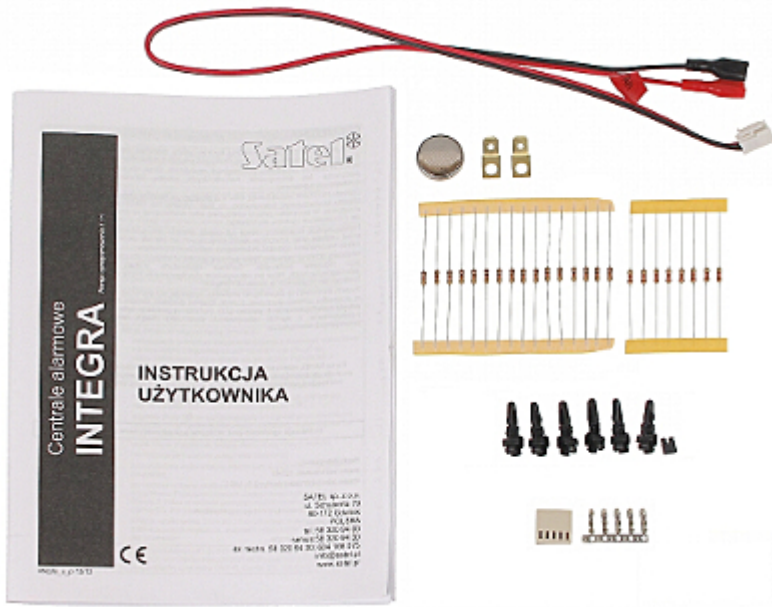

### SPECIFICATION

Mainboard inputs:	8 pcs
Mainboard outputs:	8 pcs
Maximal number of supported inputs:	32 pcs
Maximal number of supported outputs:	32 pcs
Current-carrying capacity, low-current programmable outputs:	50 mA
Current-carrying capacity, high-current programmable outputs (+/-10%):	2 A - 2 pcs
Maximal load:	1.2 A
Users + admins:	64 + 4
Partitions:	4
Zones:	16
Expansion modules:	max. 32
Events memory:	439
Timers:	28
Supported keypads:	max. 4 pcs
Supporting the wireless ABAX system via bus:	✓
Keyboard included:	—
Enclosure included:	—
Protection class (Grade):	2
Main features:	Access control and home automation functions
Power supply:	18 V AC / 234 mA
Operation temp:	-10 °C ... 55 °C
Permissible relative humidity:	93 %
Weight:	0.211 kg
Dimensions:	173 x 106 mm

DELTA-OPTI Monika Matysiak; <https://www.delta.poznan.pl>  
POL; 60-713 Poznań; Graniczna 10  
e-mail: delta-opti@delta.poznan.pl; tel: +(48) 61 864 69 60

Supported languages:	English
Manufacturer / Brand:	SATEL
Guarantee:	2 years

## PRESENTATION

Control panel mainboard:

In the kit: