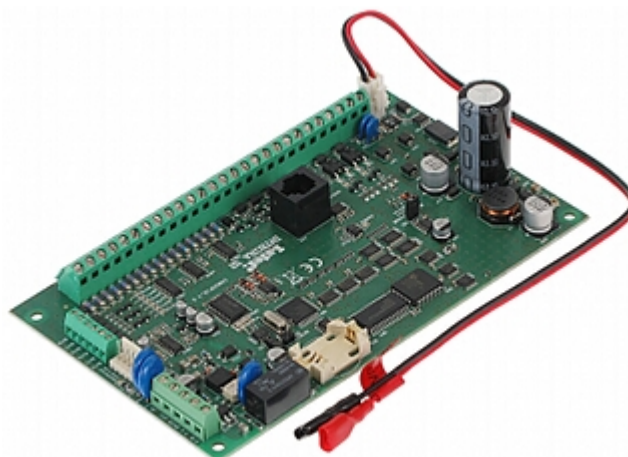

Code: INTEGRA-32/EN

## ALARM CONTROL PANEL INTEGRA-32/EN SATEL

Net: 149.21 EUR Gross: 183.53 EUR

Advanced alarm control unit providing alarm functions and optional implementation of home automation and access control systems. With a broad range of extension modules, its applications can be adapted to individual needs - from minor systems to extensive installations.

A major advantage of the INTEGRA control units are their communication features combined with additional modules - GSM and TCP/IP.

System operation is possible with LCD keypads, partition keypads, keyfobs and proximity cards or remotely with PC or mobile phone. Flash firmware upgrade with a PC.

### SPECIFICATION

Mainboard inputs:	8 pcs
Mainboard outputs:	8 pcs
Maximal number of supported inputs:	32 pcs
Maximal number of supported outputs:	32 pcs
Current-carrying capacity, low-current programmable outputs:	50 mA
Current-carrying capacity, high-current programmable outputs (+/-10%):	2 A - 2 pcs
Maximal load:	1.2 A
Users + admins:	64 + 4
Partitions:	4
Zones:	16
Expansion modules:	max. 32
Events memory:	439
Timers:	28
Supported keypads:	max. 4 pcs
Supporting the wireless ABAX system via bus:	✓
Keyboard included:	—
Enclosure included:	—
Protection class (Grade):	2
Main features:	Access control and home automation functions
Power supply:	18 V AC / 234 mA
Operation temp:	-10 °C ... 55 °C
Permissible relative humidity:	93 %
Weight:	0.211 kg
Dimensions:	173 x 106 mm