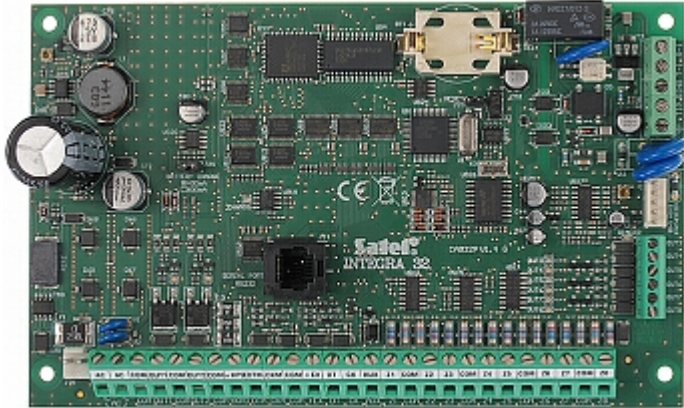

Code: INTEGRA-32/EN

A major advantage of the INTEGRA control units are their communication features combined with additional modules - GSM and TCP/IP.

System operation is possible with LCD keypads, partition keypads, keyfobs and proximity cards or remotely with PC or mobile phone. Flash firmware upgrade with a PC.

### SPECIFICATION

Mainboard inputs:	8 pcs
Mainboard outputs:	8 pcs
Maximal number of supported inputs:	32 pcs
Maximal number of supported outputs:	32 pcs
Current-carrying capacity, low-current programmable outputs:	50 mA
Current-carrying capacity, high-current programmable outputs (+/-10%):	2 A - 2 pcs
Maximal load:	1.2 A
Users + admins:	64 + 4
Partitions:	4
Zones:	16
Expansion modules:	max. 32
Events memory:	439
Timers:	28
Supported keypads:	max. 4 pcs
Supporting the wireless ABAX system via bus:	✓
Keyboard included:	—
Enclosure included:	—
Protection class (Grade):	2
Main features:	Access control and home automation functions
Power supply:	18 V AC / 234 mA
Operation temp:	-10 °C ... 55 °C
Permissible relative humidity:	93 %
Weight:	0.211 kg
Dimensions:	173 x 106 mm

## PRESENTATION

Control panel mainboard:

In the kit: