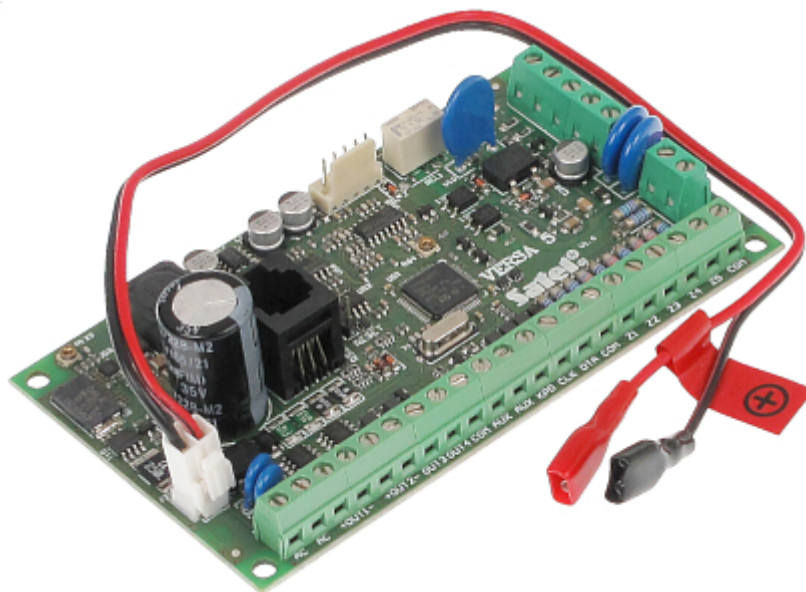

Code: VERSA-5/EN

ALARM CONTROL PANEL **VERSA-5/EN** SATEL

Net: **66.48 EUR** Gross: **81.77 EUR**

The VERSA-5/EN alarm control panel is intended for security of small and medium-sized facilities, offering comprehensive functionality in the field of security systems. The device has the possibility of wired and wireless extensions, and advanced communication features available through a dedicated GSM/GPRS and TCP/IP communicators.

SPECIFICATION

Mainboard inputs:	5 pcs
Mainboard outputs:	4 pcs
Maximal number of supported inputs:	30 pcs
Maximal number of supported outputs:	12 pcs
Current-carrying capacity, low-current programmable outputs:	50 mA
Current-carrying capacity, high-current programmable outputs (+/-10%):	1.1 A - 2 pcs
Maximal load:	1 A
Users + admins:	30 + 1
Partitions:	—
Zones:	2
Expansion modules:	max. 3
Events memory:	2047
Timers:	4
Supported keypads:	max. 6 pcs
Supporting the wireless ABAX system via bus:	✓
Keyboard included:	—
Enclosure included:	—
Protection class (Grade):	2
Power supply:	18 V AC / 90 mA
Operation temp:	-10 °C ... 55 °C
Permissible relative humidity:	93 %

PRESENTATION

Control panel mainboard:

In the kit: