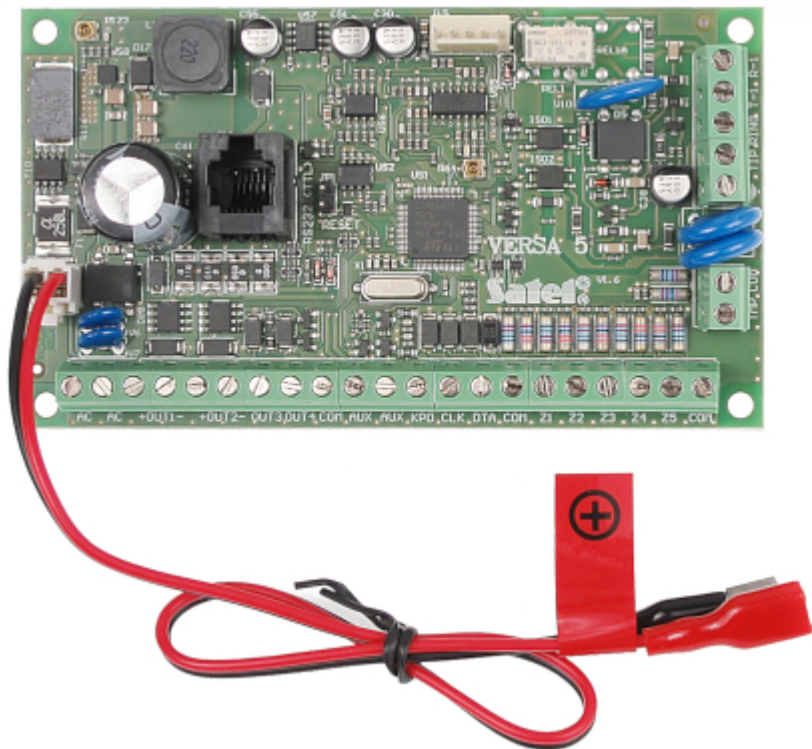

Code: VERSA-5/EN

ALARM CONTROL PANEL **VERSA-5/EN** SATEL

Net: **66.48 EUR** Gross: **81.77 EUR**

The VERSA-5/EN alarm control panel is intended for security of small and medium-sized facilities, offering comprehensive functionality in the field of security systems. The device has the possibility of wired and wireless extensions, and advanced communication features available through a dedicated GSM/GPRS and TCP/IP communicators.

SPECIFICATION

Mainboard inputs:	5 pcs
Mainboard outputs:	4 pcs
Maximal number of supported inputs:	30 pcs
Maximal number of supported outputs:	12 pcs
Current-carrying capacity, low-current programmable outputs:	50 mA
Current-carrying capacity, high-current programmable outputs (+/-10%):	1.1 A - 2 pcs
Maximal load:	1 A
Users + admins:	30 + 1
Partitions:	—
Zones:	2
Expansion modules:	max. 3
Events memory:	2047
Timers:	4
Supported keypads:	max. 6 pcs
Supporting the wireless ABAX system via bus:	✓
Keyboard included:	—
Enclosure included:	—
Protection class (Grade):	2
Power supply:	18 V AC / 90 mA
Operation temp:	-10 °C ... 55 °C
Permissible relative humidity:	93 %

PRESENTATION

Control panel mainboard:

In the kit: