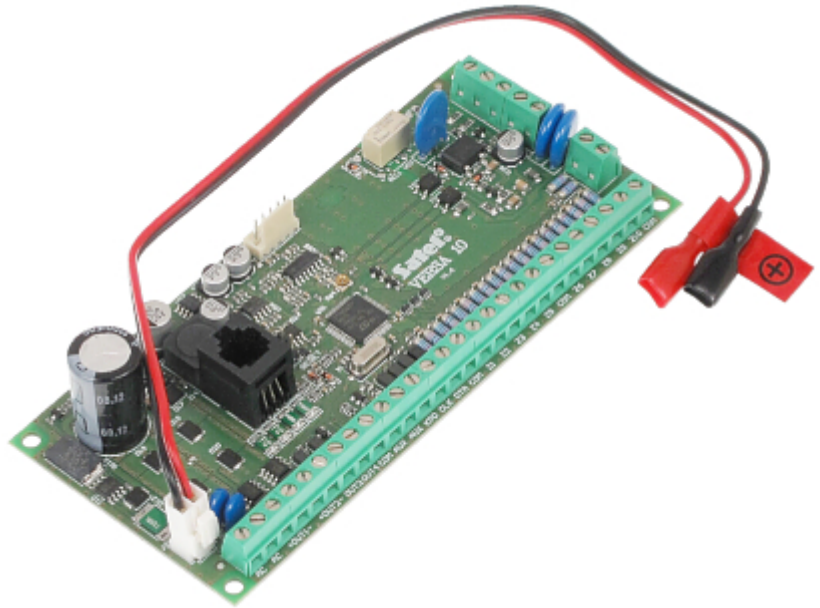

Code: VERSA-10/EN

ALARM CONTROL PANEL **VERSA-10/EN** SATEL

Net: **83.84 EUR** Gross: **103.12 EUR**

The VERSA-10/EN alarm control panel is intended for security of small and medium-sized facilities, offering comprehensive functionality in the field of security systems. The device has the possibility of wired and wireless extensions, and advanced communication features available through a dedicated GSM/GPRS and TCP/IP communicators.

SPECIFICATION

Mainboard inputs:	10 pcs
Mainboard outputs:	4 pcs
Maximal number of supported inputs:	30 pcs
Maximal number of supported outputs:	12 pcs
Current-carrying capacity, low-current programmable outputs:	50 mA
Current-carrying capacity, high-current programmable outputs (+/-10%):	2 A - 2 pcs
Maximal load:	2 A
Users + admins:	30 + 1
Partitions:	—
Zones:	2
Expansion modules:	max. 3
Events memory:	2047
Timers:	4
Supported keypads:	max. 6 pcs
Supporting the wireless ABAX system via bus:	✓
Keyboard included:	—
Enclosure included:	—
Protection class (Grade):	2
Power supply:	18 V AC / 125 mA
Operation temp:	-10 °C ... 55 °C