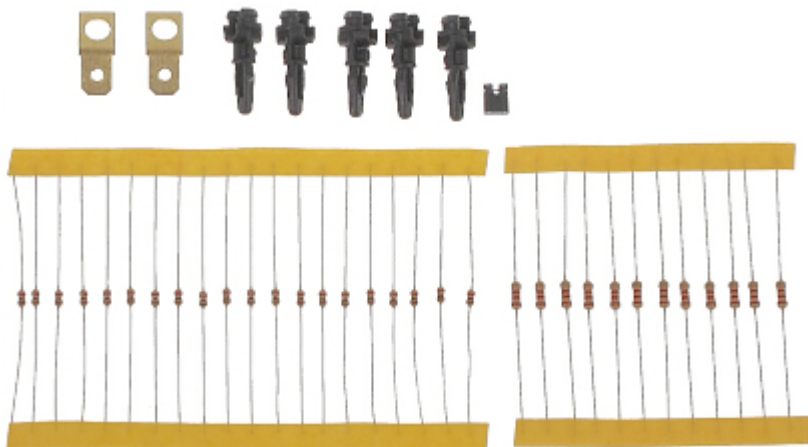

Code: VERSA-10/EN

ALARM CONTROL PANEL **VERSA-10/EN** SATEL

Net: **83.84 EUR** Gross: **103.12 EUR**

The VERSA-10/EN alarm control panel is intended for security of small and medium-sized facilities, offering comprehensive functionality in the field of security systems. The device has the possibility of wired and wireless extensions, and advanced communication features available through a dedicated GSM/GPRS and TCP/IP communicators.

SPECIFICATION

Mainboard inputs:	10 pcs
Mainboard outputs:	4 pcs
Maximal number of supported inputs:	30 pcs
Maximal number of supported outputs:	12 pcs
Current-carrying capacity, low-current programmable outputs:	50 mA
Current-carrying capacity, high-current programmable outputs (+/-10%):	2 A - 2 pcs
Maximal load:	2 A
Users + admins:	30 + 1
Partitions:	—
Zones:	2
Expansion modules:	max. 3
Events memory:	2047
Timers:	4
Supported keypads:	max. 6 pcs
Supporting the wireless ABAX system via bus:	✓
Keyboard included:	—
Enclosure included:	—
Protection class (Grade):	2
Power supply:	18 V AC / 125 mA
Operation temp:	-10 °C ... 55 °C

DELTA-OPTI Monika Matysiak; <https://www.delta.poznan.pl>
POL; 60-713 Poznań; Graniczna 10
e-mail: delta-opti@delta.poznan.pl; tel: +(48) 61 864 69 60

Permissible relative humidity:	93 %
Weight:	0.11 kg (with enclosure and accessories)
Dimensions:	150 x 68 mm
Supported languages:	English
Manufacturer / Brand:	SATEL
Guarantee:	2 years

PRESENTATION

Top view:

In the kit:

PACKAGE

Dimensions (L x W x H): 0x0x0 mm	Gross Weight: 0 kg
----------------------------------	--------------------