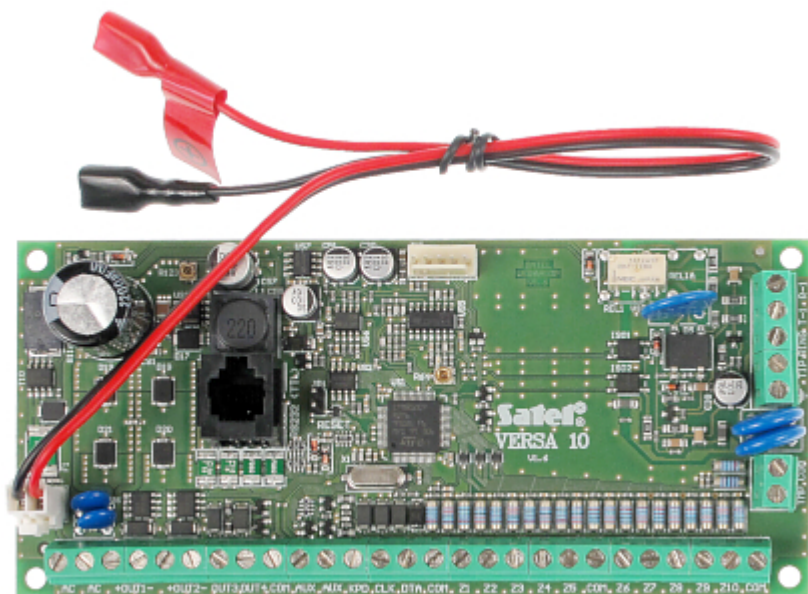

Permissible relative humidity:	93 %
Weight:	0.11 kg (with enclosure and accessories)
Dimensions:	150 x 68 mm
Supported languages:	English
Manufacturer / Brand:	SATEL
Guarantee:	2 years

PRESENTATION

Top view:

In the kit: