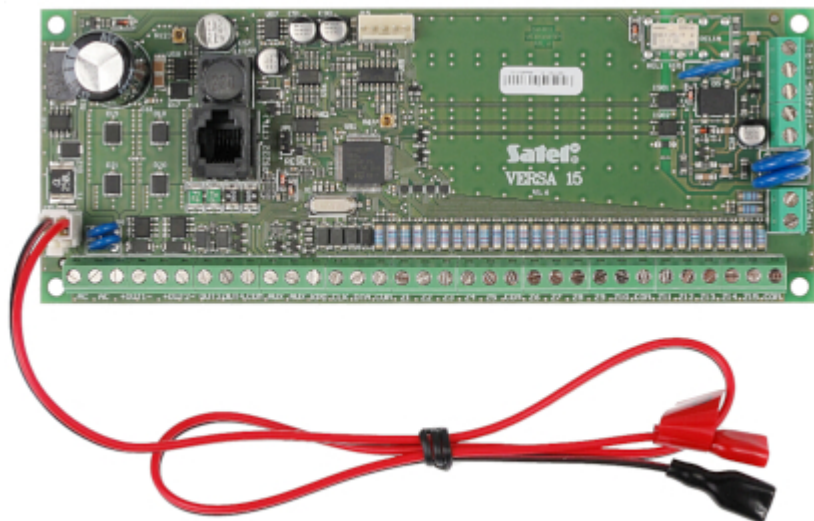

Permissible relative humidity:	93 %
Weight:	0.12 kg (with enclosure and accessories)
Dimensions:	180 x 68 mm
Supported languages:	English
Manufacturer / Brand:	SATEL
Guarantee:	2 years

PRESENTATION

Top view: