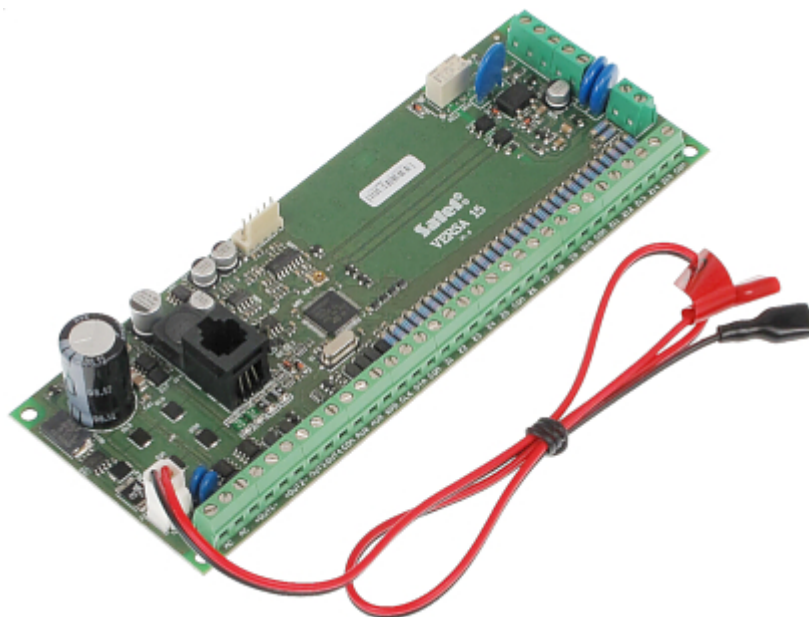

Code: VERSA-15/EN

## ALARM CONTROL PANEL **VERSA-15/EN** SATEL

Net: **100.59 EUR** Gross: **123.73 EUR**

The VERSA-15/EN alarm control panel is intended for security of small and medium-sized facilities, offering comprehensive functionality in the field of security systems. The device has the possibility of wired and wireless extensions, and advanced communication features available through a dedicated GSM/GPRS and TCP/IP communicators.

### SPECIFICATION

Mainboard inputs:	15 pcs
Mainboard outputs:	4 pcs
Maximal number of supported inputs:	30 pcs
Maximal number of supported outputs:	12 pcs
Current-carrying capacity, low-current programmable outputs:	50 mA
Current-carrying capacity, high-current programmable outputs (+/-10%):	1.1 A - 2 pcs
Maximal load:	2 A
Users + admins:	30 + 1
Partitions:	—
Zones:	2
Expansion modules:	max. 3
Events memory:	2047
Timers:	4
Supported keypads:	max. 6 pcs
Supporting the wireless ABAX system via bus:	✓
Keyboard included:	—
Enclosure included:	—
Protection class (Grade):	2
Power supply:	18 V AC / 160 mA
Operation temp:	-10 °C ... 55 °C