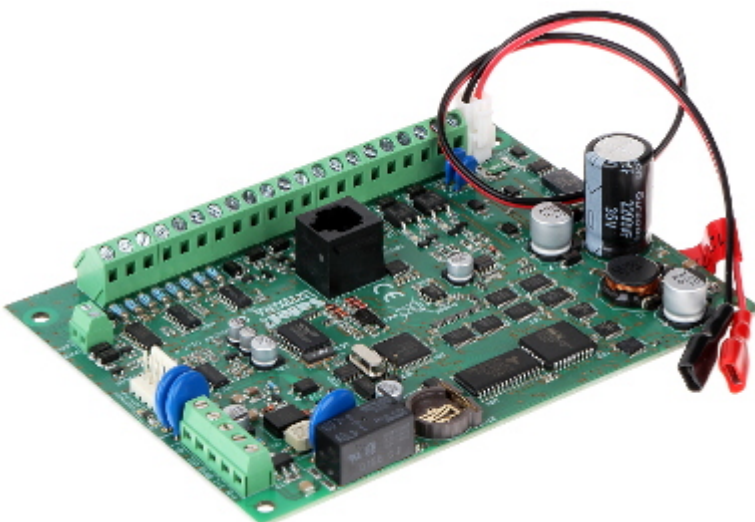

Code: INTEGRA-24

## ALARM CONTROL PANEL **INTEGRA-24** SATEL

Net: **78.10 USD** Gross: **96.06 USD**

The "INTEGRA" alarm control panels are not limited to protection against burglary, but they may also include access control systems and intelligent home systems. The device must work with CA-INTEGRA/KL-LCD keypad. Device has built-in 1.2A switching mode backup power supply with battery charging and diagnostic features.

System operation is possible with LCD keypads, partition keypads, keyfobs and proximity cards or remotely with PC or mobile phone. Device has access control and home automation features. Flash firmware upgrade with a PC.

### SPECIFICATION

Mainboard inputs:	4 pcs
Mainboard outputs:	4 pcs
Maximal number of supported inputs:	24 pcs
Maximal number of supported outputs:	24 pcs
Current-carrying capacity, low-current programmable outputs:	50 mA
Current-carrying capacity, high-current programmable outputs (+/-10%):	2 A - 2 pcs
Maximal load:	1.2 A
Users + admins:	16 + 1
Partitions:	1
Zones:	4
Expansion modules:	max. 32
Events memory:	439
Timers:	16
Supported keypads:	max. 4 pcs
Supporting the wireless ABAX system via bus:	✓
Keyboard included:	—
Enclosure included:	—
Protection class (Grade):	2
Main features:	• Access control and home automation functions
Power supply:	18 V AC / 204 mA
Operation temp:	-10 °C ... 55 °C
Permissible relative humidity:	93 %