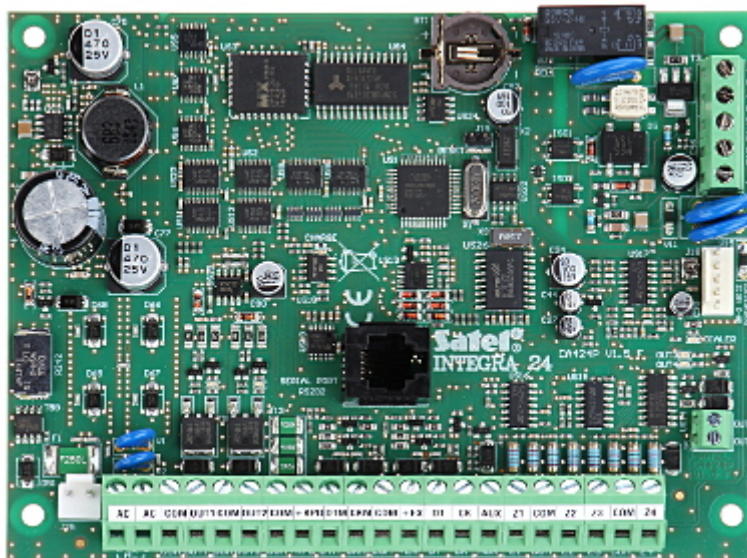

### SPECIFICATION

Mainboard inputs:	4 pcs
Mainboard outputs:	4 pcs
Maximal number of supported inputs:	24 pcs
Maximal number of supported outputs:	24 pcs
Current-carrying capacity, low-current programmable outputs:	50 mA
Current-carrying capacity, high-current programmable outputs (+/-10%):	2 A - 2 pcs
Maximal load:	1.2 A
Users + admins:	16 + 1
Partitions:	1
Zones:	4
Expansion modules:	max. 32
Events memory:	439
Timers:	16
Supported keypads:	max. 4 pcs
Supporting the wireless ABAX system via bus:	✓
Keyboard included:	—
Enclosure included:	—
Protection class (Grade):	2
Main features:	• Access control and home automation functions
Power supply:	18 V AC / 204 mA
Operation temp:	-10 °C ... 55 °C
Permissible relative humidity:	93 %

**PRESENTATION**

Control panel mainboard:

Connectors:

In the kit: