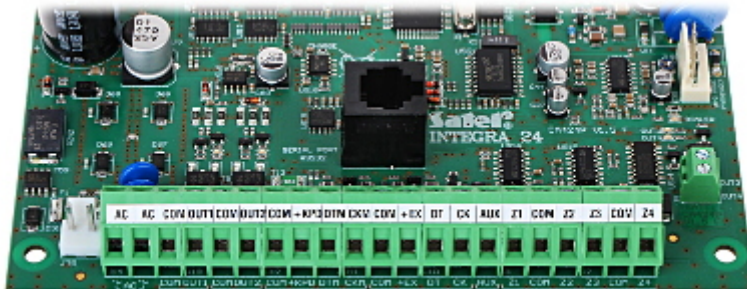

### SPECIFICATION

Mainboard inputs:	4 pcs
Mainboard outputs:	4 pcs
Maximal number of supported inputs:	24 pcs
Maximal number of supported outputs:	24 pcs
Current-carrying capacity, low-current programmable outputs:	50 mA
Current-carrying capacity, high-current programmable outputs (+/-10%):	2 A - 2 pcs
Maximal load:	1.2 A
Users + admins:	16 + 1
Partitions:	1
Zones:	4
Expansion modules:	max. 32
Events memory:	439
Timers:	16
Supported keypads:	max. 4 pcs
Supporting the wireless ABAX system via bus:	✓
Keyboard included:	—
Enclosure included:	—
Protection class (Grade):	2
Main features:	• Access control and home automation functions
Power supply:	18 V AC / 204 mA
Operation temp:	-10 °C ... 55 °C
Permissible relative humidity:	93 %

DELTA-OPTI Monika Matysiak; <https://www.delta.poznan.pl>  
POL; 60-713 Poznań; Graniczna 10  
e-mail: [delta-opti@delta.poznan.pl](mailto:delta-opti@delta.poznan.pl); tel: +(48) 61 864 69 60

Dimensions:	142 x 106 mm
Weight:	0.128 kg
Supported languages:	Polish
Manufacturer / Brand:	SATEL
Guarantee:	2 years

**PRESENTATION**

Control panel mainboard:

Connectors:

In the kit: