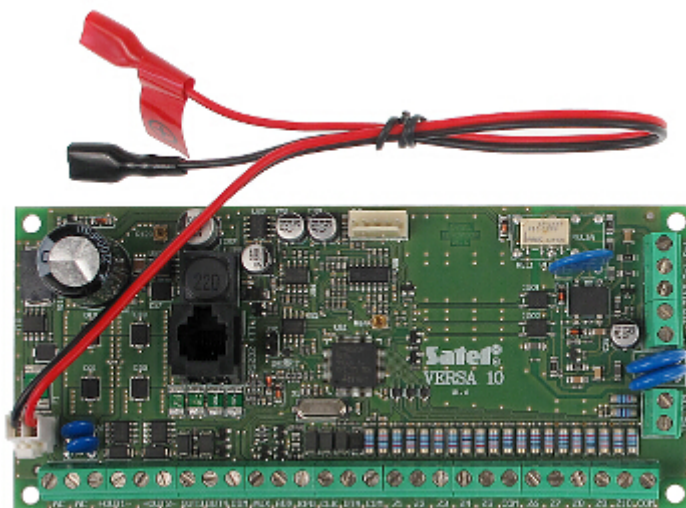

Dimensions:	150 x 68 mm
Supported languages:	Polish
Manufacturer / Brand:	SATEL
Guarantee:	2 years

PRESENTATION

Top view: