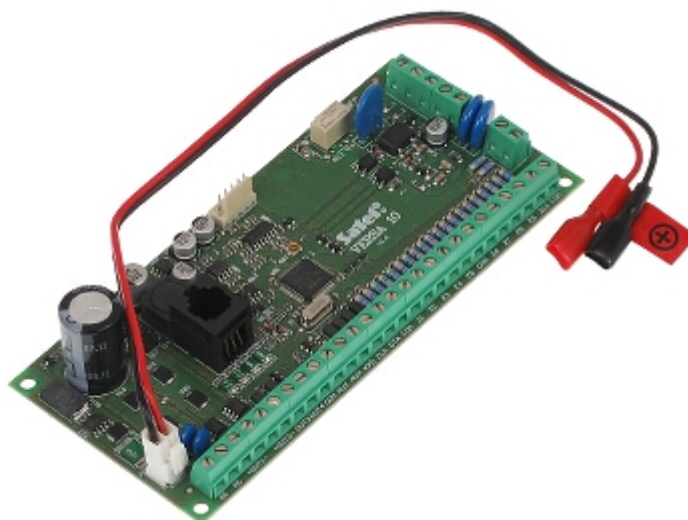

Code: VERSA-10

## ALARM CONTROL PANEL **VERSA-10** SATEL

Net: **68.10 EUR** Gross: **83.76 EUR**

The VERSA-10 alarm control panel is intended for security of small and medium-sized facilities, offering comprehensive functionality in the field of security systems. The device has the possibility of wired and wireless extensions, and advanced communication features available through a dedicated GSM/GPRS and TCP/IP communicators.

### SPECIFICATION

Mainboard inputs:	10 pcs
Mainboard outputs:	4 pcs
Maximal number of supported inputs:	30 pcs
Maximal number of supported outputs:	12 pcs
Current-carrying capacity, low-current programmable outputs:	50 mA
Current-carrying capacity, high-current programmable outputs (+/-10%):	2 A - 2 pcs
Maximal load:	2 A
Users + admins:	30 + 1
Partitions:	—
Zones:	2
Expansion modules:	max. 3
Events memory:	2047
Timers:	4
Supported keypads:	max. 6 pcs
Supporting the wireless ABAX system via bus:	✓
Keyboard included:	—
Enclosure included:	—
Protection class (Grade):	2
Power supply:	18 V AC / 125 mA
Operation temp:	-10 °C ... 55 °C
Permissible relative humidity:	93 %
Weight:	0.11 kg (with enclosure and accessories)