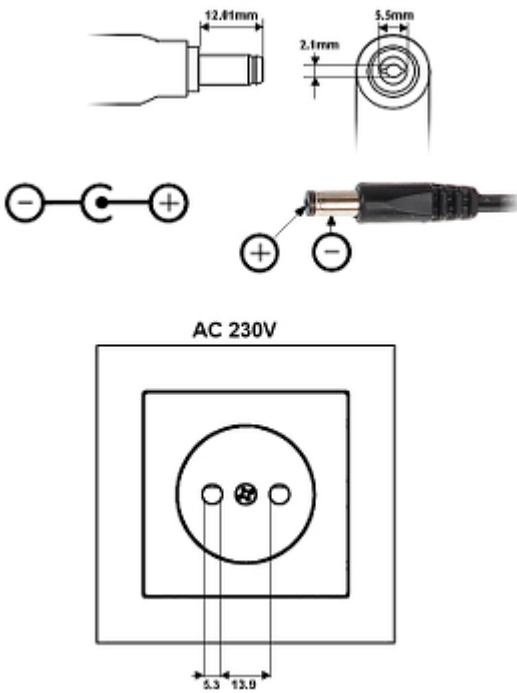

Guarantee:

2 years

PRESENTATION

PACKAGE

Dimensions (L x W x H): 0x0x0 mm

Gross Weight: 0 kg

DELTA-OPTI Monika Matysiak; <https://www.delta.poznan.pl>
POL; 60-713 Poznań; Graniczna 10
e-mail: delta-opti@delta.poznan.pl; tel: +(48) 61 864 69 60