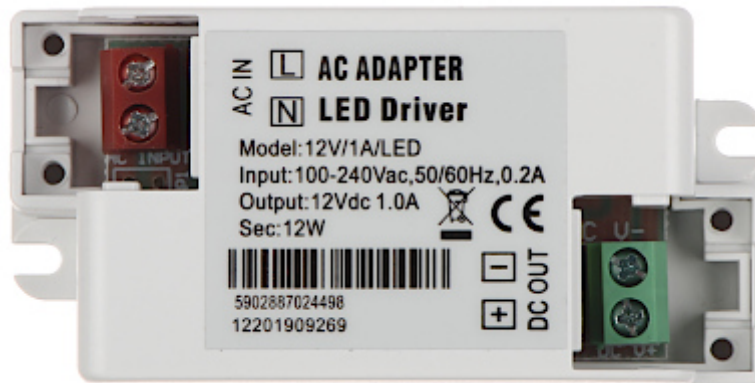

PRESENTATION

Top view:

DELTA-OPTI Monika Matysiak; <https://www.delta.poznan.pl>
POL; 60-713 Poznań; Graniczna 10
e-mail: delta-opti@delta.poznan.pl; tel: +(48) 61 864 69 60