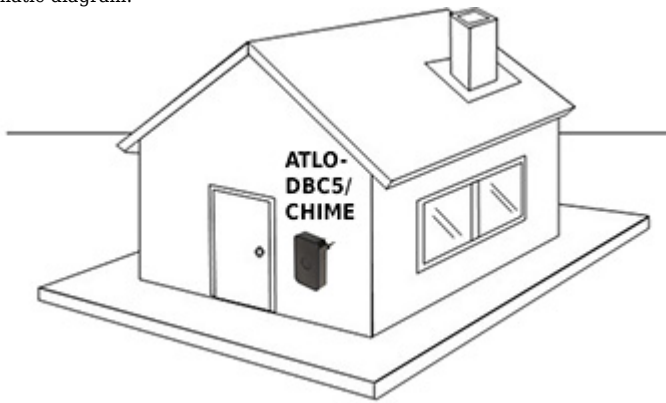

Code: ATLO-DBC5/RELAY

WIRELESS RELAY MODULE ATLO-DBC5/RELAY

Net: 6.73 EUR Gross: 6.73 EUR

Radio-controlled relay module using the ATLO-DBC5/REMOTE remote control or ATLO-DBC52-TUYA video doorphone.

SPECIFICATION

Support:	ATLO-DBC5/REMOTE ATLO-DBC52-TUYA
Number of relay outputs:	1
Power supply:	12 V DC
Relay maximal load:	10 A (max) @ 28 V DC / 30 V DC / 125 V AC / 250 V AC
Output:	1 x NO/NC
Wireless:	<ul style="list-style-type: none">• 433 MHz,• Range : 15 m (in open area)
Weight:	0.026 kg
Dimensions:	48 x 41 x 26 mm
Manufacturer / Brand:	ATLO
Guarantee:	2 years

PRESENTATION

Top view:

Internal view (after open the enclosure):

Connectors:

Schematic diagram:

PACKAGE

Dimensions (L x W x H): 0x0x0 mm	Gross Weight: 0 kg
----------------------------------	--------------------