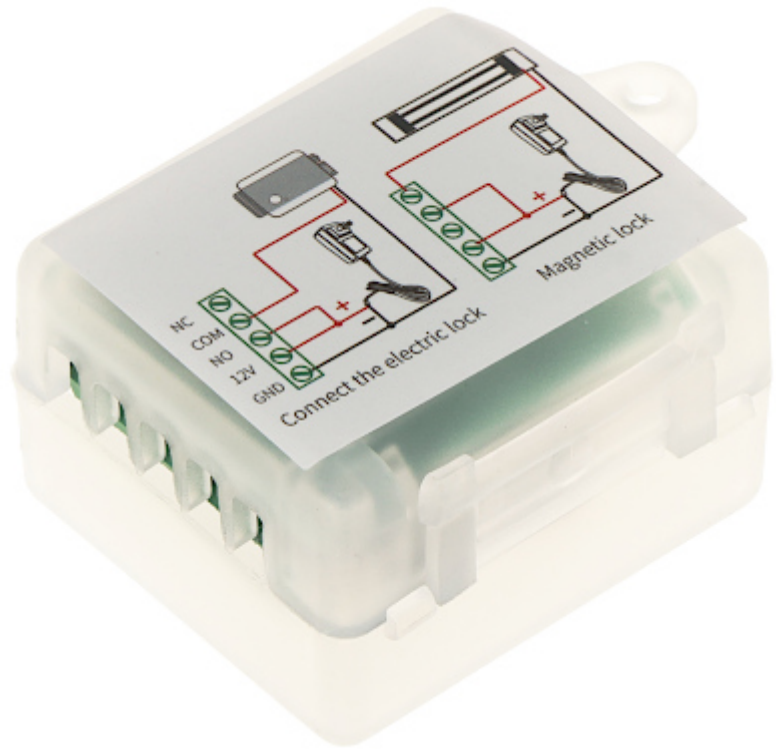

Code: ATLO-DBC5/RELAY

WIRELESS RELAY MODULE ATLO-DBC5/RELAY

Net: 6.73 EUR Gross: 6.73 EUR

Radio-controlled relay module using the ATLO-DBC5/REMOTE remote control or ATLO-DBC52-TUYA video doorphone.

SPECIFICATION

Support:	ATLO-DBC5/REMOTE ATLO-DBC52-TUYA
Number of relay outputs:	1
Power supply:	12 V DC
Relay maximal load:	10 A (max) @ 28 V DC / 30 V DC / 125 V AC / 250 V AC
Output:	1 x NO/NC
Wireless:	<ul style="list-style-type: none">• 433 MHz,• Range : 15 m (in open area)
Weight:	0.026 kg
Dimensions:	48 x 41 x 26 mm
Manufacturer / Brand:	ATLO
Guarantee:	2 years

PRESENTATION

Top view:

Internal view (after open the enclosure):

Connectors:

Schematic diagram:

PACKAGE

Dimensions (L x W x H): 0x0x0 mm	Gross Weight: 0 kg
----------------------------------	--------------------