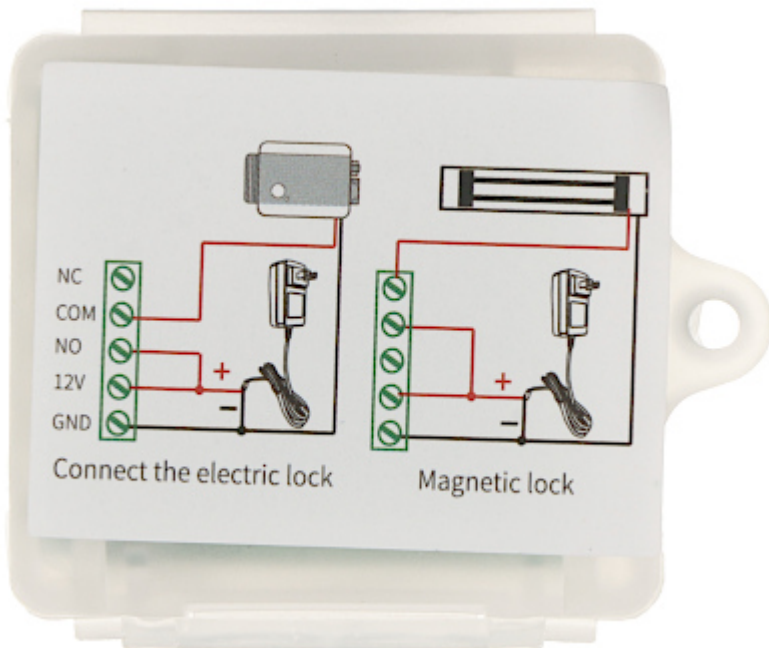

Code: ATLO-DBC5/RELAY

WIRELESS RELAY MODULE ATLO-DBC5/RELAY

Net: 6.73 EUR Gross: 6.73 EUR

Radio-controlled relay module using the ATLO-DBC5/REMOTE remote control or ATLO-DBC52-TUYA video doorphone.

SPECIFICATION

Support:	ATLO-DBC5/REMOTE ATLO-DBC52-TUYA
Number of relay outputs:	1
Power supply:	12 V DC
Relay maximal load:	10 A (max) @ 28 V DC / 30 V DC / 125 V AC / 250 V AC
Output:	1 x NO/NC
Wireless:	<ul style="list-style-type: none">• 433 MHz,• Range : 15 m (in open area)
Weight:	0.026 kg
Dimensions:	48 x 41 x 26 mm
Manufacturer / Brand:	ATLO
Guarantee:	2 years

PRESENTATION

Top view:

Internal view (after open the enclosure):

Connectors:

Schematic diagram:

PACKAGE

Dimensions (L x W x H): 0x0x0 mm	Gross Weight: 0 kg
----------------------------------	--------------------