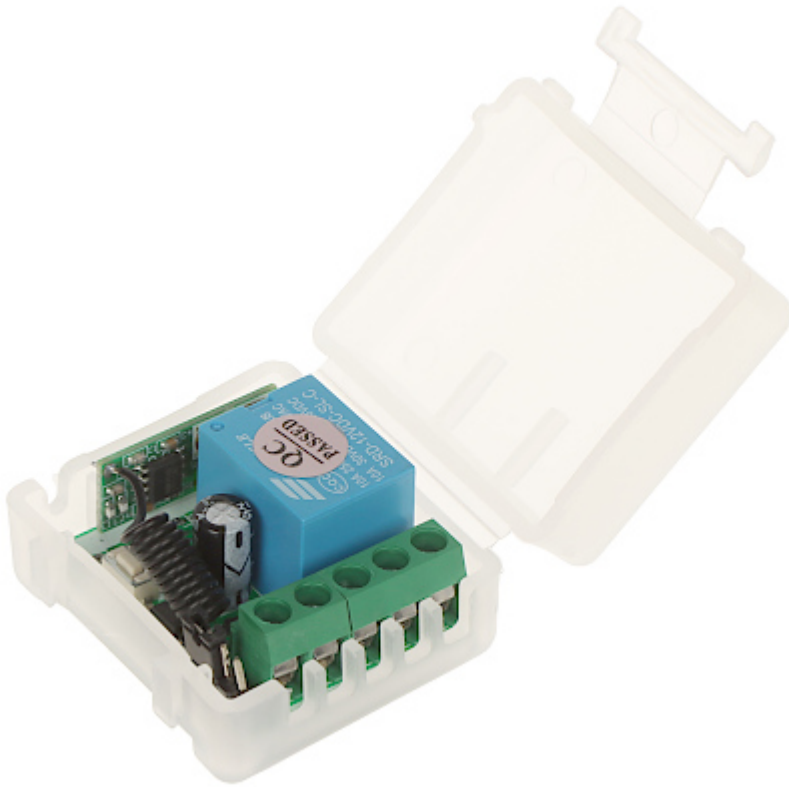

Code: ATLO-DBC5/RELAY

WIRELESS RELAY MODULE ATLO-DBC5/RELAY

Net: 6.73 EUR Gross: 6.73 EUR

Radio-controlled relay module using the ATLO-DBC5/REMOTE remote control or ATLO-DBC52-TUYA video doorphone.

SPECIFICATION

Support:	ATLO-DBC5/REMOTE ATLO-DBC52-TUYA
Number of relay outputs:	1
Power supply:	12 V DC
Relay maximal load:	10 A (max) @ 28 V DC / 30 V DC / 125 V AC / 250 V AC
Output:	1 x NO/NC
Wireless:	<ul style="list-style-type: none">• 433 MHz,• Range : 15 m (in open area)
Weight:	0.026 kg
Dimensions:	48 x 41 x 26 mm
Manufacturer / Brand:	ATLO
Guarantee:	2 years

PRESENTATION

Top view:

Internal view (after open the enclosure):

Connectors:

Schematic diagram:

PACKAGE

Dimensions (L x W x H): 0x0x0 mm	Gross Weight: 0 kg
----------------------------------	--------------------