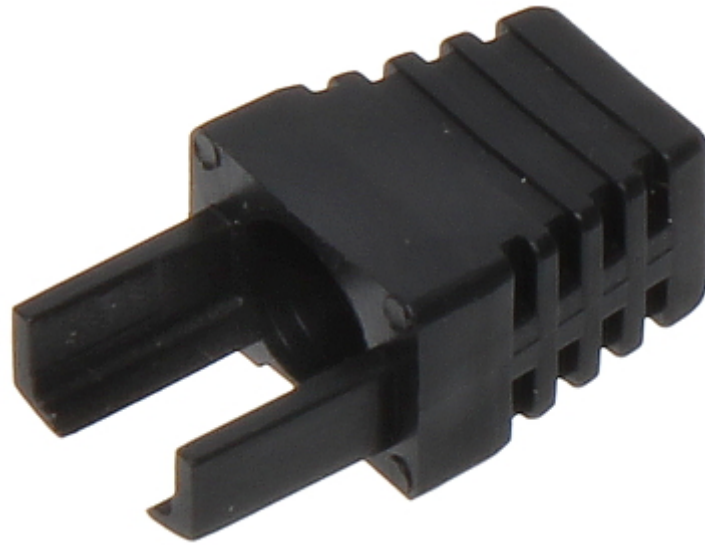

Code: RJ45/WP-C/IN

RJ-45 PLUG INTERNAL SHIELD **RJ45/WP-C/IN**

Net: **0.03 EUR** Gross: **0.04 EUR**

SPECIFICATION

Application:	RJ-45 modular plug internal shield
Material:	Plastic
Color:	Black
Weight:	0.0005 kg
Dimensions:	20.3 x 11.7 x 7.9 mm
Guarantee:	2 years