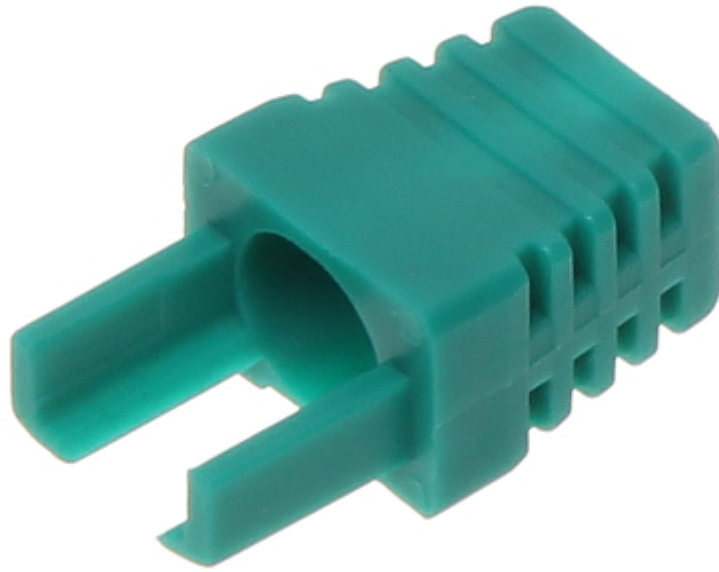

Code: RJ45/WP-G/IN

## RJ-45 PLUG INTERNAL SHIELD **RJ45/WP-G/IN**

Net: **0.03 EUR** Gross: **0.04 EUR**

### SPECIFICATION

Application:	RJ-45 modular plug internal shield
Material:	Plastic
Color:	Green
Weight:	0.0005 kg
Dimensions:	20.3 x 11.7 x 7.9 mm
Guarantee:	2 years