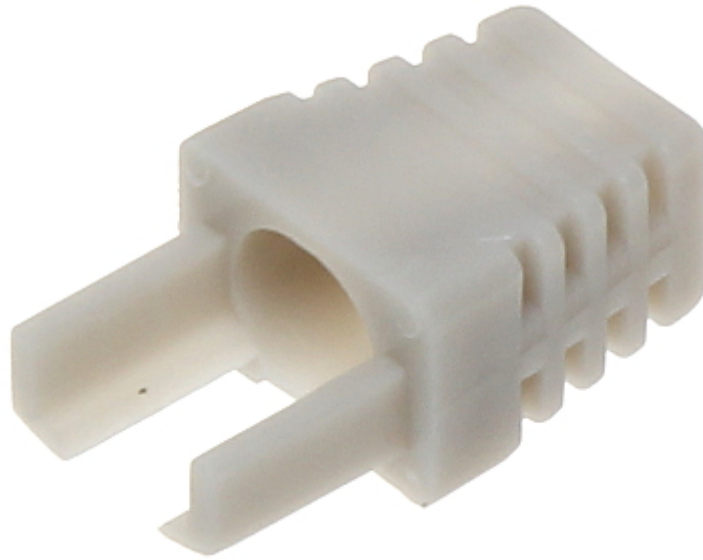

Code: RJ45/WP-S/IN

## RJ-45 PLUG INTERNAL SHIELD **RJ45/WP-S/IN**

Net: 0.03 EUR Gross: 0.04 EUR

### SPECIFICATION

Application:	RJ-45 modular plug internal shield
Material:	Plastic
Color:	Gray
Weight:	0.0005 kg
Dimensions:	20.3 x 11.7 x 7.9 mm
Guarantee:	2 years