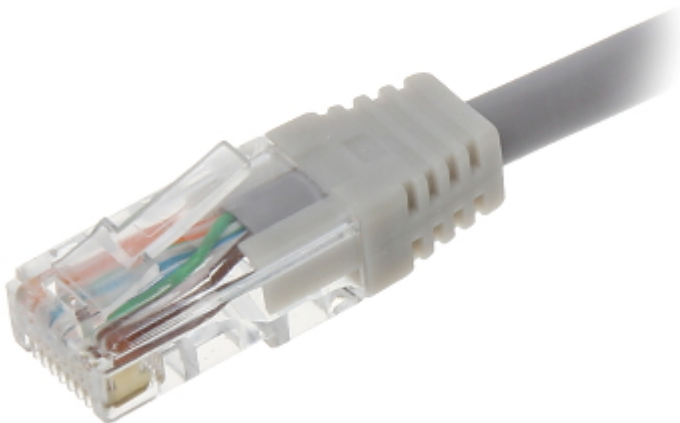

Code: RJ45/WP-S/IN

RJ-45 PLUG INTERNAL SHIELD **RJ45/WP-S/IN**

Net: 0.04 EUR Gross: 0.04 EUR

SPECIFICATION

Application:	RJ-45 modular plug internal shield
Material:	Plastic
Color:	Gray
Weight:	0.0005 kg
Dimensions:	20.3 x 11.7 x 7.9 mm
Guarantee:	2 years

PRESENTATION

Example of application:

PACKAGE

Dimensions (L x W x H): 0x0x0 mm	Gross Weight: 0 kg
----------------------------------	--------------------

DELTA-OPTI Monika Matysiak; <https://www.delta.poznan.pl>
POL; 60-713 Poznań; Graniczna 10
e-mail: delta-opti@delta.poznan.pl; tel: +(48) 61 864 69 60