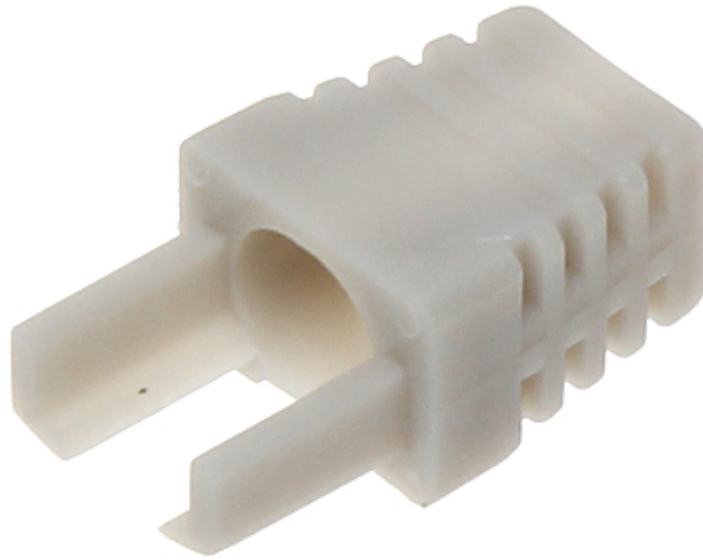

Code: RJ45/WP-S/IN

RJ-45 PLUG INTERNAL SHIELD **RJ45/WP-S/IN**

Net: 0.04 EUR Gross: 0.04 EUR

SPECIFICATION

Application:	RJ-45 modular plug internal shield
Material:	Plastic
Color:	Gray
Weight:	0.0005 kg
Dimensions:	20.3 x 11.7 x 7.9 mm
Guarantee:	2 years

PRESENTATION

Example of application:

PACKAGE

Dimensions (L x W x H): 0x0x0 mm	Gross Weight: 0 kg
----------------------------------	--------------------

DELTA-OPTI Monika Matysiak; <https://www.delta.poznan.pl>
POL; 60-713 Poznań; Graniczna 10
e-mail: delta-opti@delta.poznan.pl; tel: +(48) 61 864 69 60