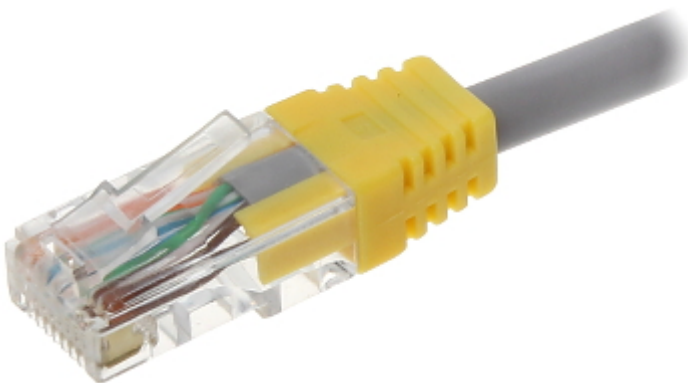

PRESENTATION

Example of application:

PACKAGE

Dimensions (L x W x H): 0x0x0 mm	Gross Weight: 0 kg

DELTA-OPTI Monika Matysiak; <https://www.delta.poznan.pl>
POL; 60-713 Poznań; Graniczna 10
e-mail: delta-opti@delta.poznan.pl; tel: +(48) 61 864 69 60