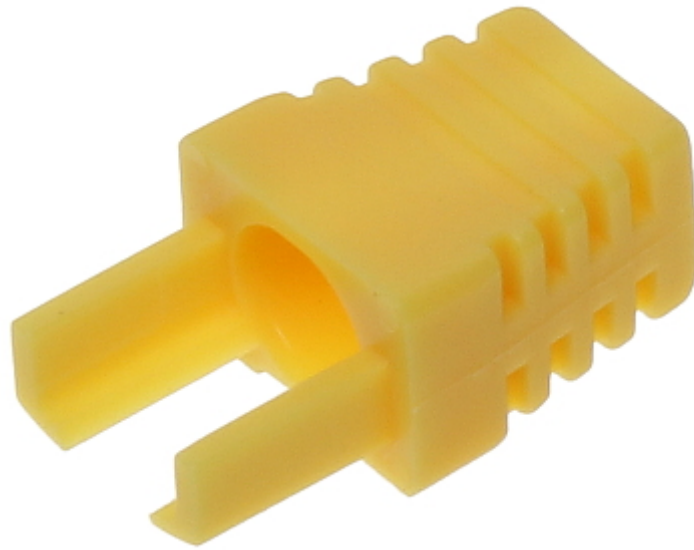

Code: RJ45/WP-Y/IN

## RJ-45 PLUG INTERNAL SHIELD **RJ45/WP-Y/IN**

Net: 0.03 EUR Gross: 0.04 EUR

### SPECIFICATION

Application:	RJ-45 modular plug internal shield
Material:	Plastic
Color:	Yellow
Weight:	0.0005 kg
Dimensions:	20.3 x 11.7 x 7.9 mm
Guarantee:	2 years