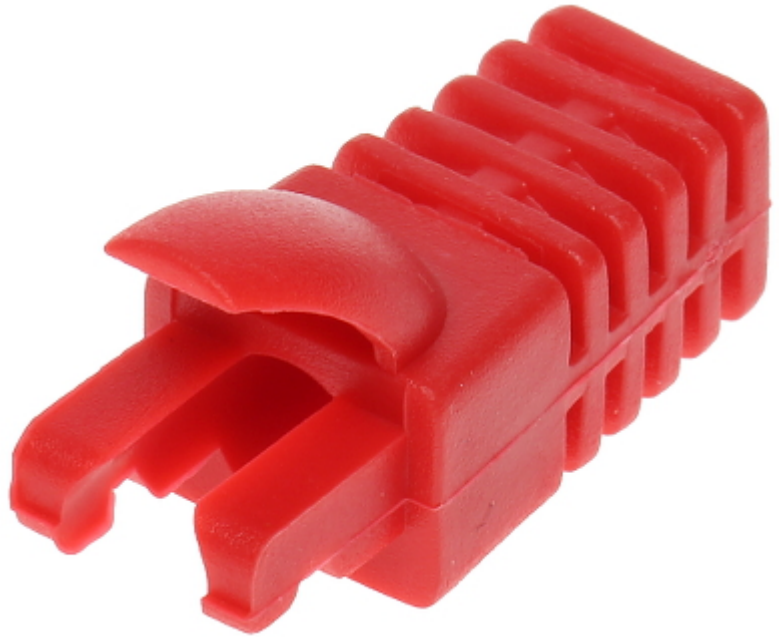

Code: RJ45/WP-R/INF

RJ-45 PLUG INTERNAL SHIELD **RJ45/WP-R/INF**

Net: **0.05 EUR** Gross: **0.06 EUR**

The shield should be mounted before crimping the RJ45 plug. After crimping the plug there is no possibility to remove the shield.

SPECIFICATION

Application:	RJ-45 modular plug internal shield
Material:	Rubber
Color:	Red
Weight:	0.001 kg
Dimensions:	27 x 12 x 15 mm
Guarantee:	2 years

PRESENTATION

DELTA-OPTI Monika Matysiak; <https://www.delta.poznan.pl>
POL; 60-713 Poznań; Graniczna 10
e-mail: delta-opti@delta.poznan.pl; tel: +(48) 61 864 69 60