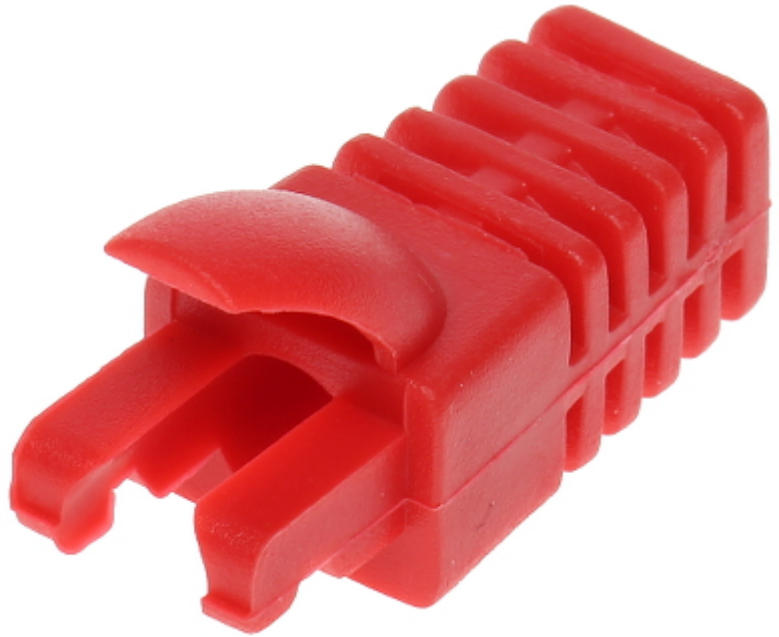

Code: RJ45/WP-R/INF

RJ-45 PLUG INTERNAL SHIELD **RJ45/WP-R/INF**

Net: 0.19 PLN Gross: 0.23 PLN

The shield should be mounted before crimping the RJ45 plug. After crimping the plug there is no possibility to remove the shield.

SPECIFICATION

Application:	RJ-45 modular plug internal shield
Material:	Rubber
Color:	Red
Weight:	0.001 kg
Dimensions:	27 x 12 x 15 mm
Guarantee:	2 years

PRESENTATION

Example of application: