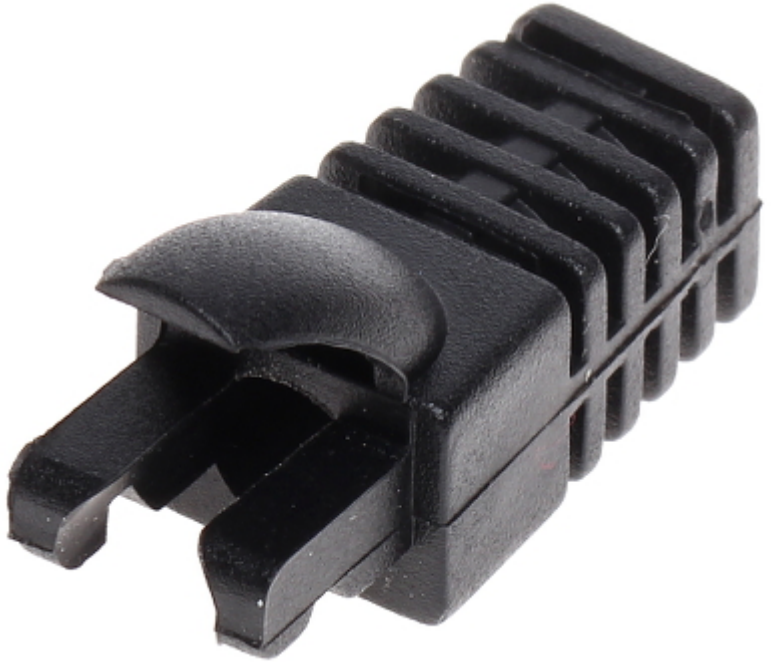

Code: RJ45/WP-C/INF\*P100

## RJ-45 PLUG INTERNAL SHIELD **RJ45/WP-C/INF\*P100**

Net: **3.71 EUR** Gross: **4.56 EUR**

The shield should be mounted before crimping the RJ45 plug. After crimping the plug there is no possibility to remove the shield.

### SPECIFICATION

<b>In package:</b>	<b>100 pcs The price for package</b>
Application:	RJ-45 modular plug internal shield
Material:	Rubber
Color:	Black
Weight:	0.001 kg
Dimensions:	27 x 12 x 15 mm
Guarantee:	2 years