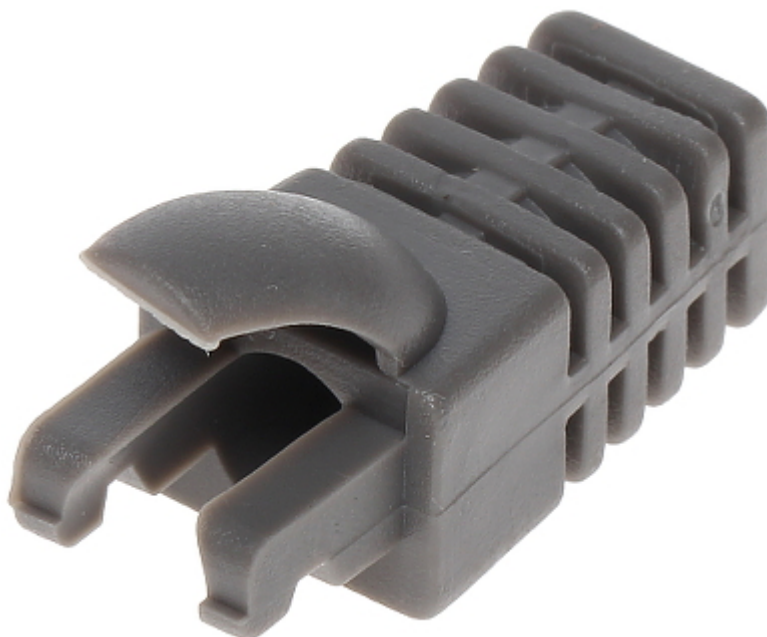

Code: RJ45/WP-S/INF

## RJ-45 PLUG INTERNAL SHIELD **RJ45/WP-S/INF**

Net: **0.05 EUR** Gross: **0.06 EUR**

The shield should be mounted before crimping the RJ45 plug. After crimping the plug there is no possibility to remove the shield.

### SPECIFICATION

Application:	RJ-45 modular plug internal shield
Material:	Rubber
Color:	Gray
Weight:	0.001 kg
Dimensions:	27 x 12 x 15 mm
Guarantee:	2 years