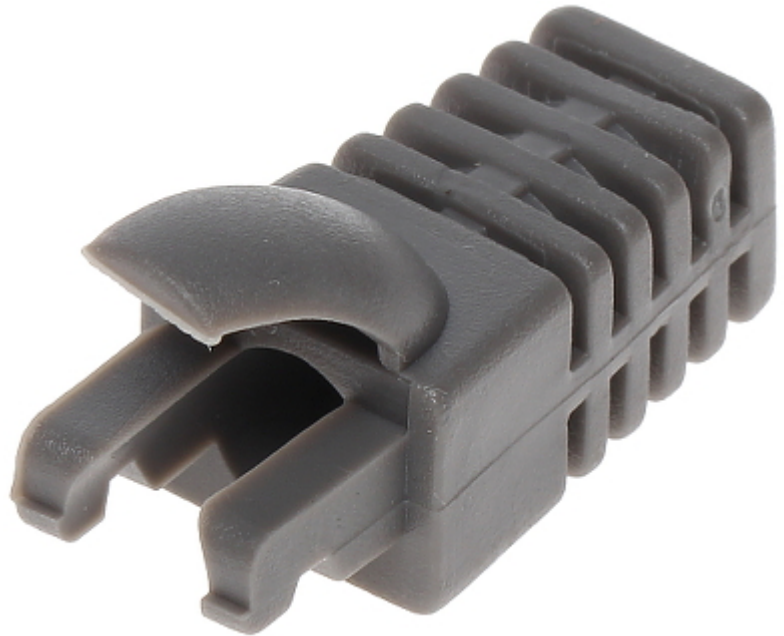

Code: RJ45/WP-S/INF\*P100

## RJ-45 PLUG INTERNAL SHIELD **RJ45/WP-S/INF\*P100**

Net: **3.63 EUR** Gross: **4.46 EUR**

The shield should be mounted before crimping the RJ45 plug. After crimping the plug there is no possibility to remove the shield.

### SPECIFICATION

In package:	100 pcs The price for package
Application:	RJ-45 modular plug internal shield
Material:	Rubber
Color:	Gray
Weight:	0.001 kg
Dimensions:	27 x 12 x 15 mm
Guarantee:	2 years