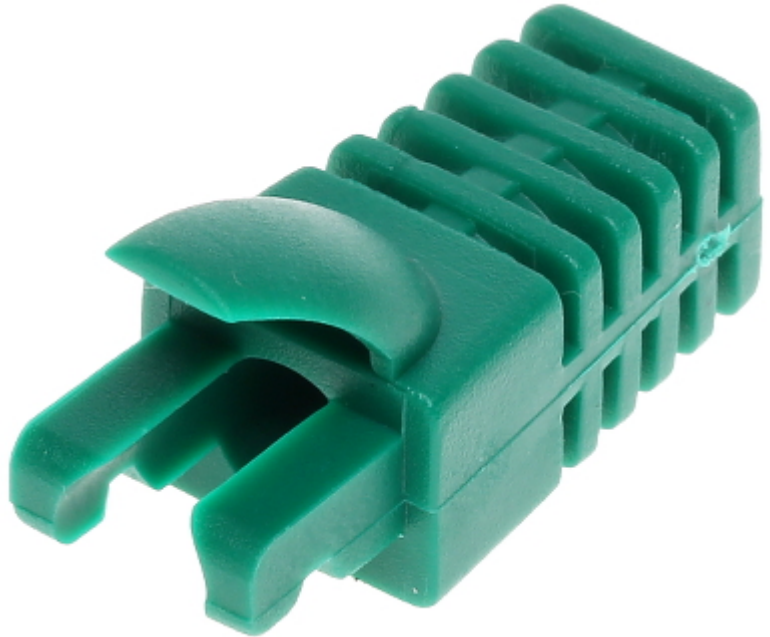

Code: RJ45/WP-G/INF*P100

RJ-45 PLUG INTERNAL SHIELD **RJ45/WP-G/INF*P100**

Net: **3.61 EUR** Gross: **4.44 EUR**

The shield should be mounted before crimping the RJ45 plug. After crimping the plug there is no possibility to remove the shield.

SPECIFICATION

| | |
|--------------------|--------------------------------------|
| In package: | 100 pcs The price for package |
| Application: | RJ-45 modular plug internal shield |
| Material: | Rubber |
| Color: | Green |
| Weight: | 0.001 kg |
| Dimensions: | 27 x 12 x 15 mm |
| Guarantee: | 2 years |