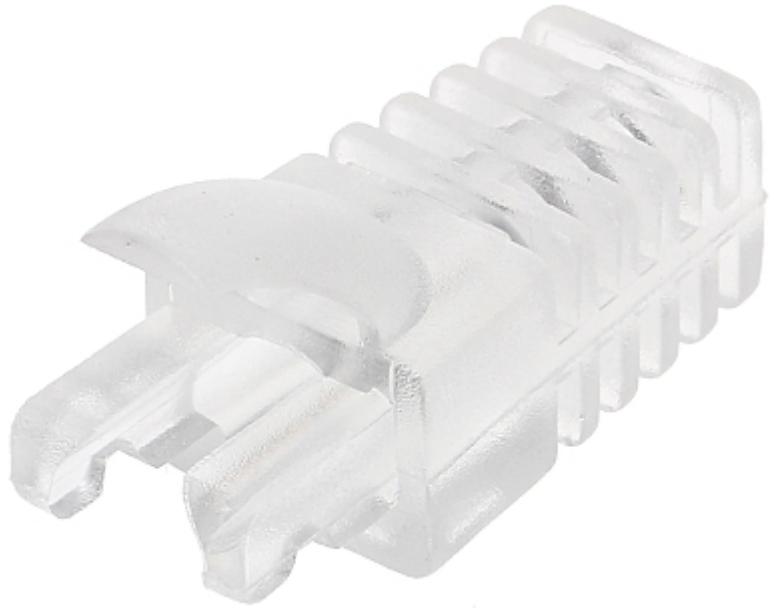

Code: RJ45/WP-T/INF\*P100

## RJ-45 PLUG INTERNAL SHIELD **RJ45/WP-T/INF\*P100**

Net: **3.64 EUR** Gross: **4.48 EUR**

The shield should be mounted before crimping the RJ45 plug. After crimping the plug there is no possibility to remove the shield.

### SPECIFICATION

<b>In package:</b>	<b>100 pcs The price for package</b>
Application:	RJ-45 modular plug internal shield
Material:	Rubber
Color:	(transparent)
Weight:	0.001 kg
Dimensions:	27 x 12 x 15 mm
Guarantee:	2 years