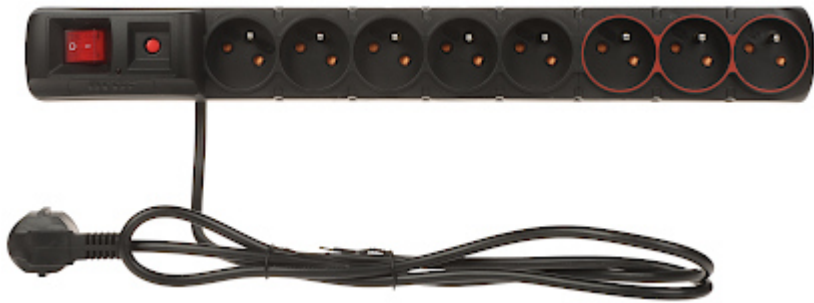

CEE 7/7 plug: