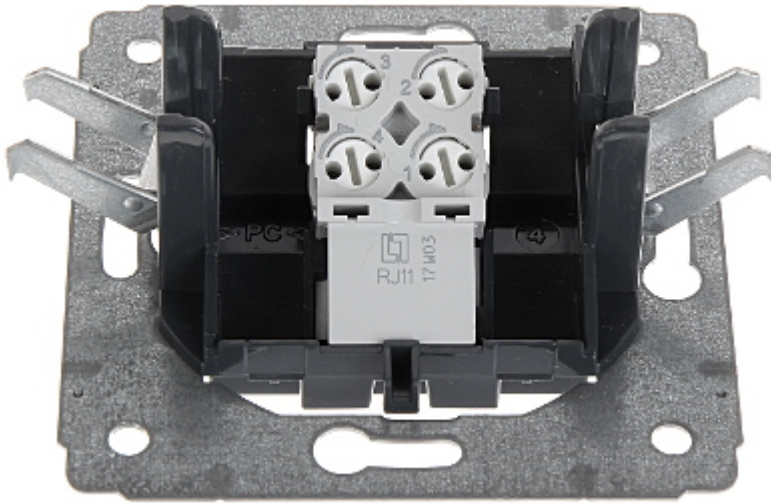

PACKAGE

Dimensions (L x W x H): 0x0x0 mm	Gross Weight: 0 kg