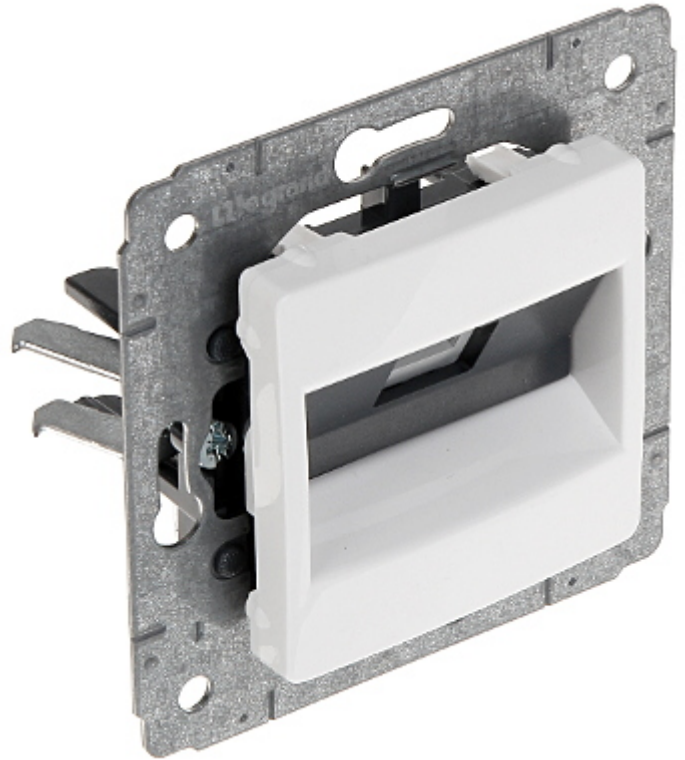

Code: LE-773638

FINAL SOCKET **LE-773638** RJ-11 Cariva LEGRAND

Net: **3.31 EUR** Gross: **3.31 EUR**

The device is structured cabling termination for telephone cables.

SPECIFICATION

Mount:	Claw or screw mounting
Material:	Plastic
Color:	White
Application:	RJ-11
Number of outputs:	1
Application:	Cariva product series
Main features:	<ul style="list-style-type: none">• Quick and convenient mechanism for twisted-pair mounting
Weight:	0.046 kg
Dimensions:	71 x 71 x 38 mm
Manufacturer / Brand:	LEGRAND
Guarantee:	2 years